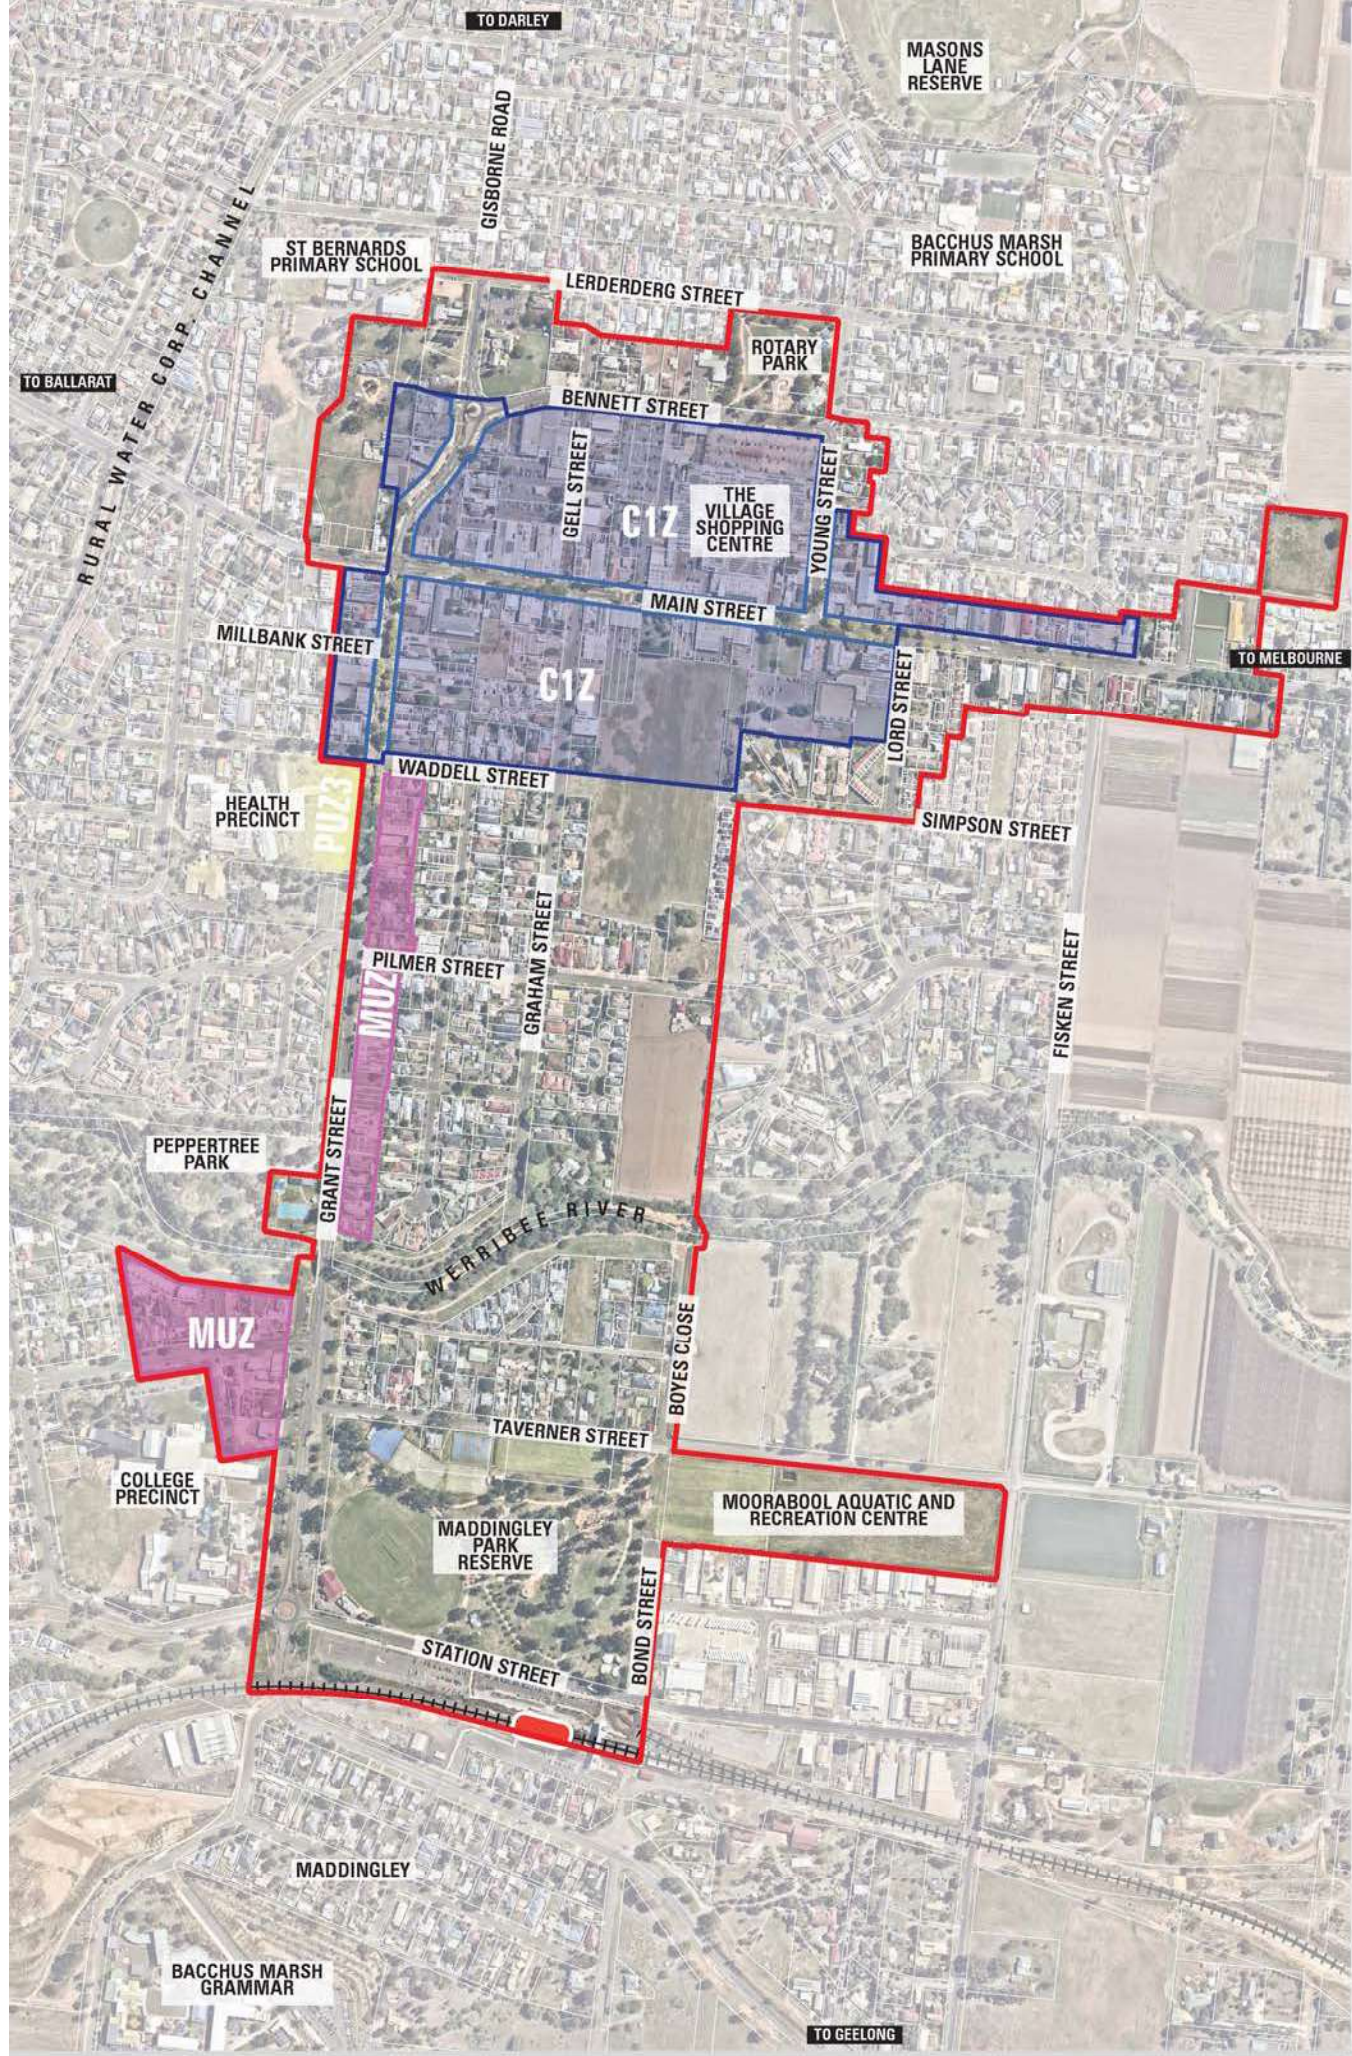

# Bacchus Marsh Town Centre Structure Plan

Base Map

### Legend

- Structure Plan boundary
- Activity Centre Retail Core
- Mixed Use Zone (MUZ)
- Commercial 1 Zone (C1Z)
- Public Use Zone (PUZ3)
- Railway Line
- Bacchus Marsh Station

Project Ref: 2022.0063  
 Dwg No.: UDD-001  
 Scale: 1:6,000 @ A3  
 Date: 06.05.22  
 Revision: A