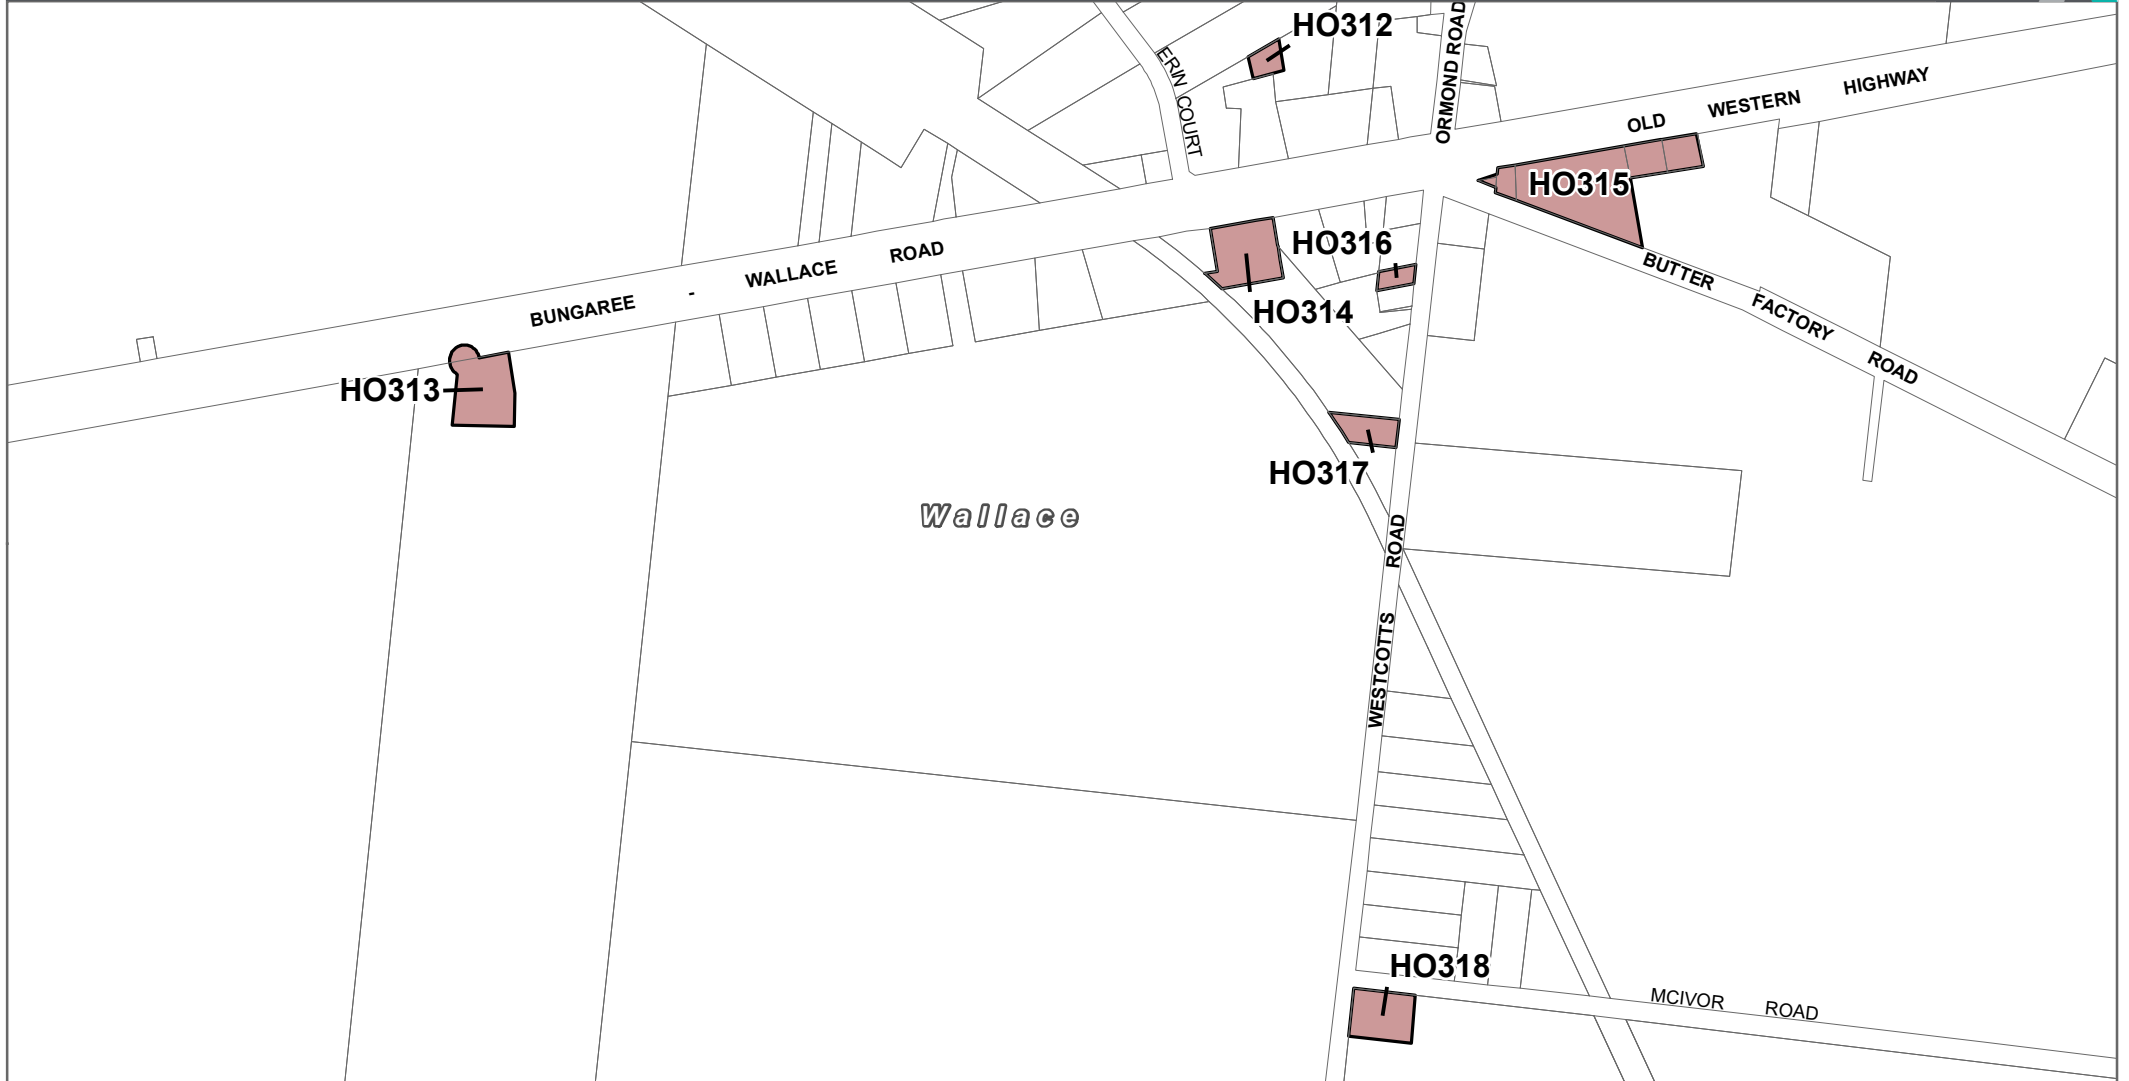

MOORABOOL PLANNING SCHEME - LOCAL PROVISION AMENDMENT C85moor