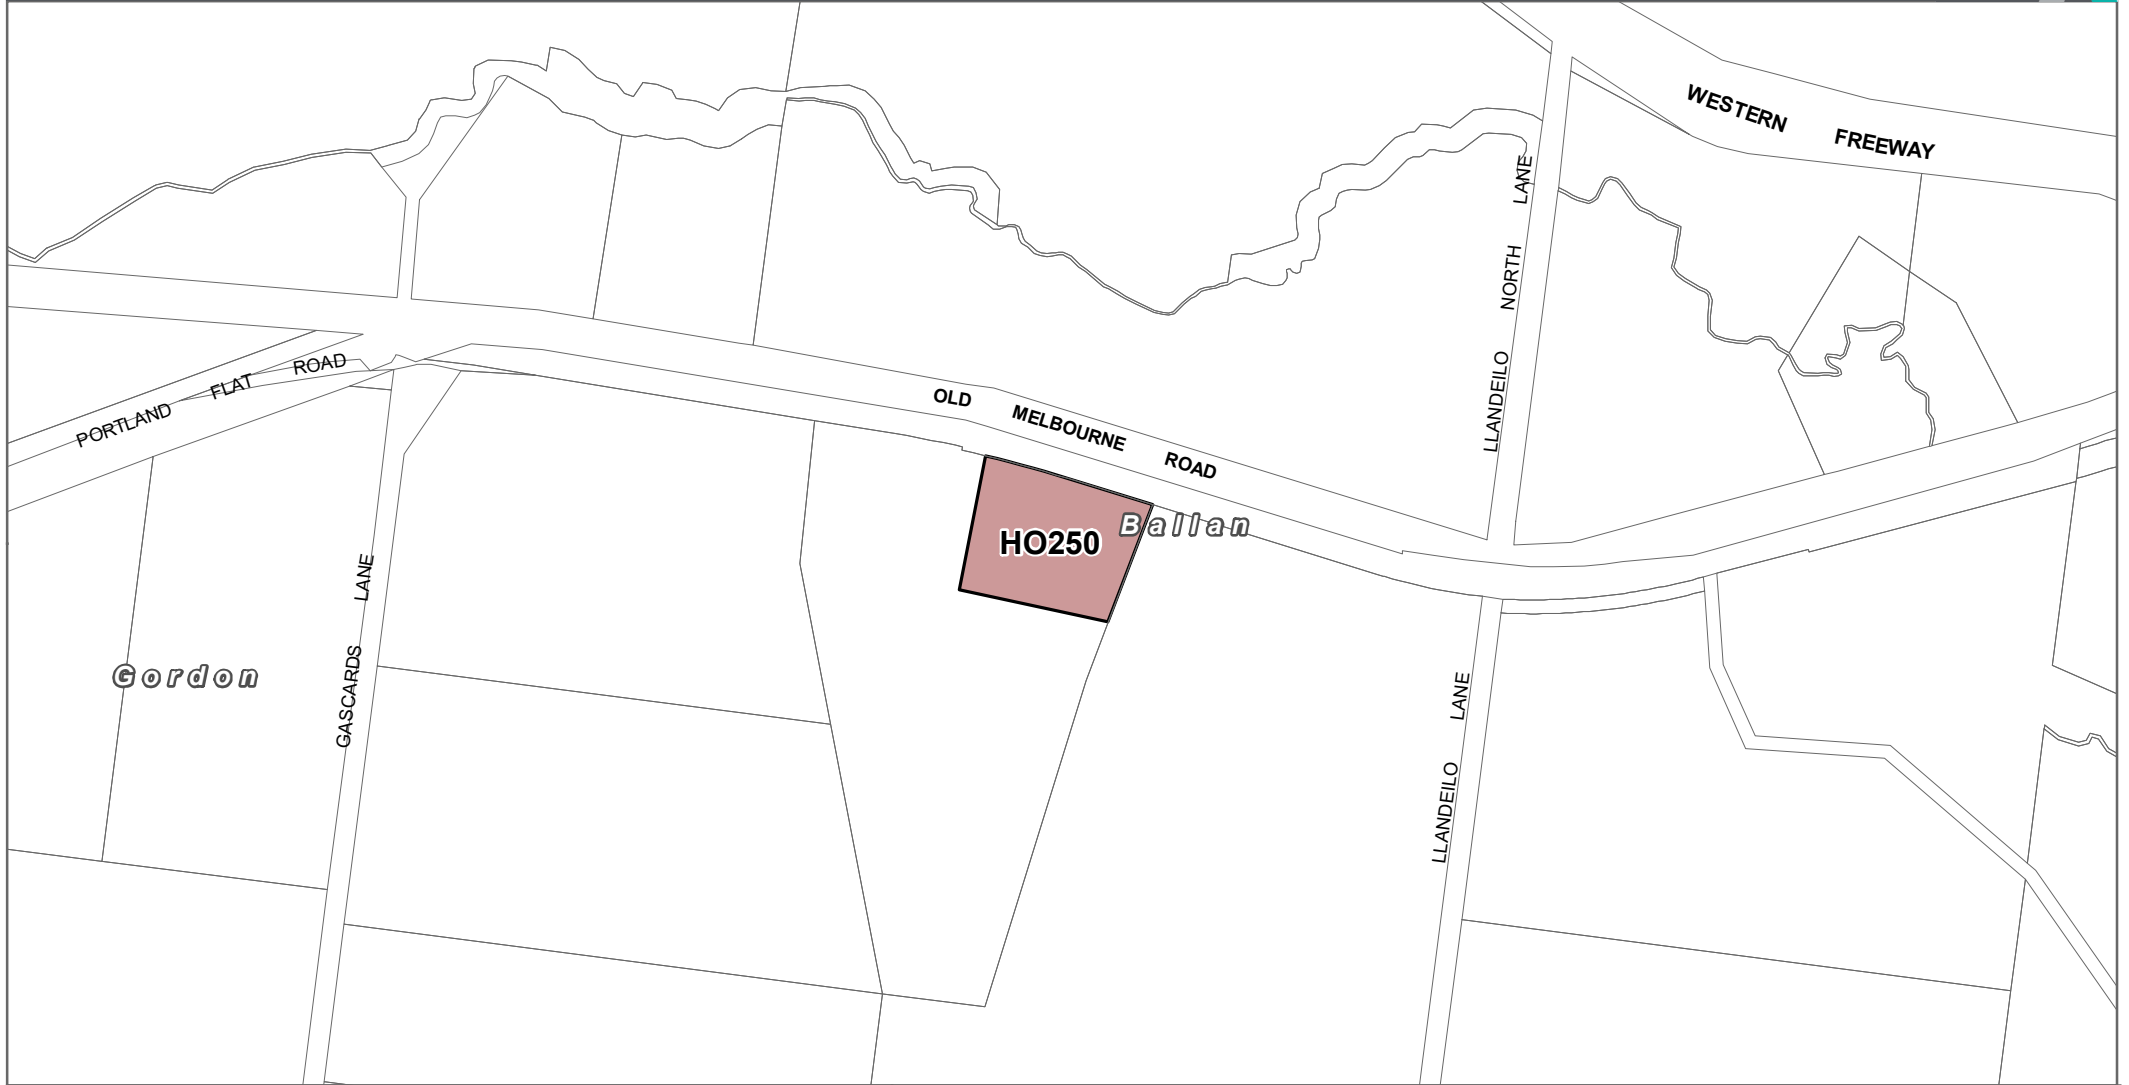

© The State of Victoria Department of Transport and Planning 2024

Planning Group

Print Date: 17/07/2024

Amendment Version: 2

Department of Transport and Planning

Part of Planning Scheme Map 23HO

MOORABOOL PLANNING SCHEME - LOCAL PROVISION AMENDMENT C85moor