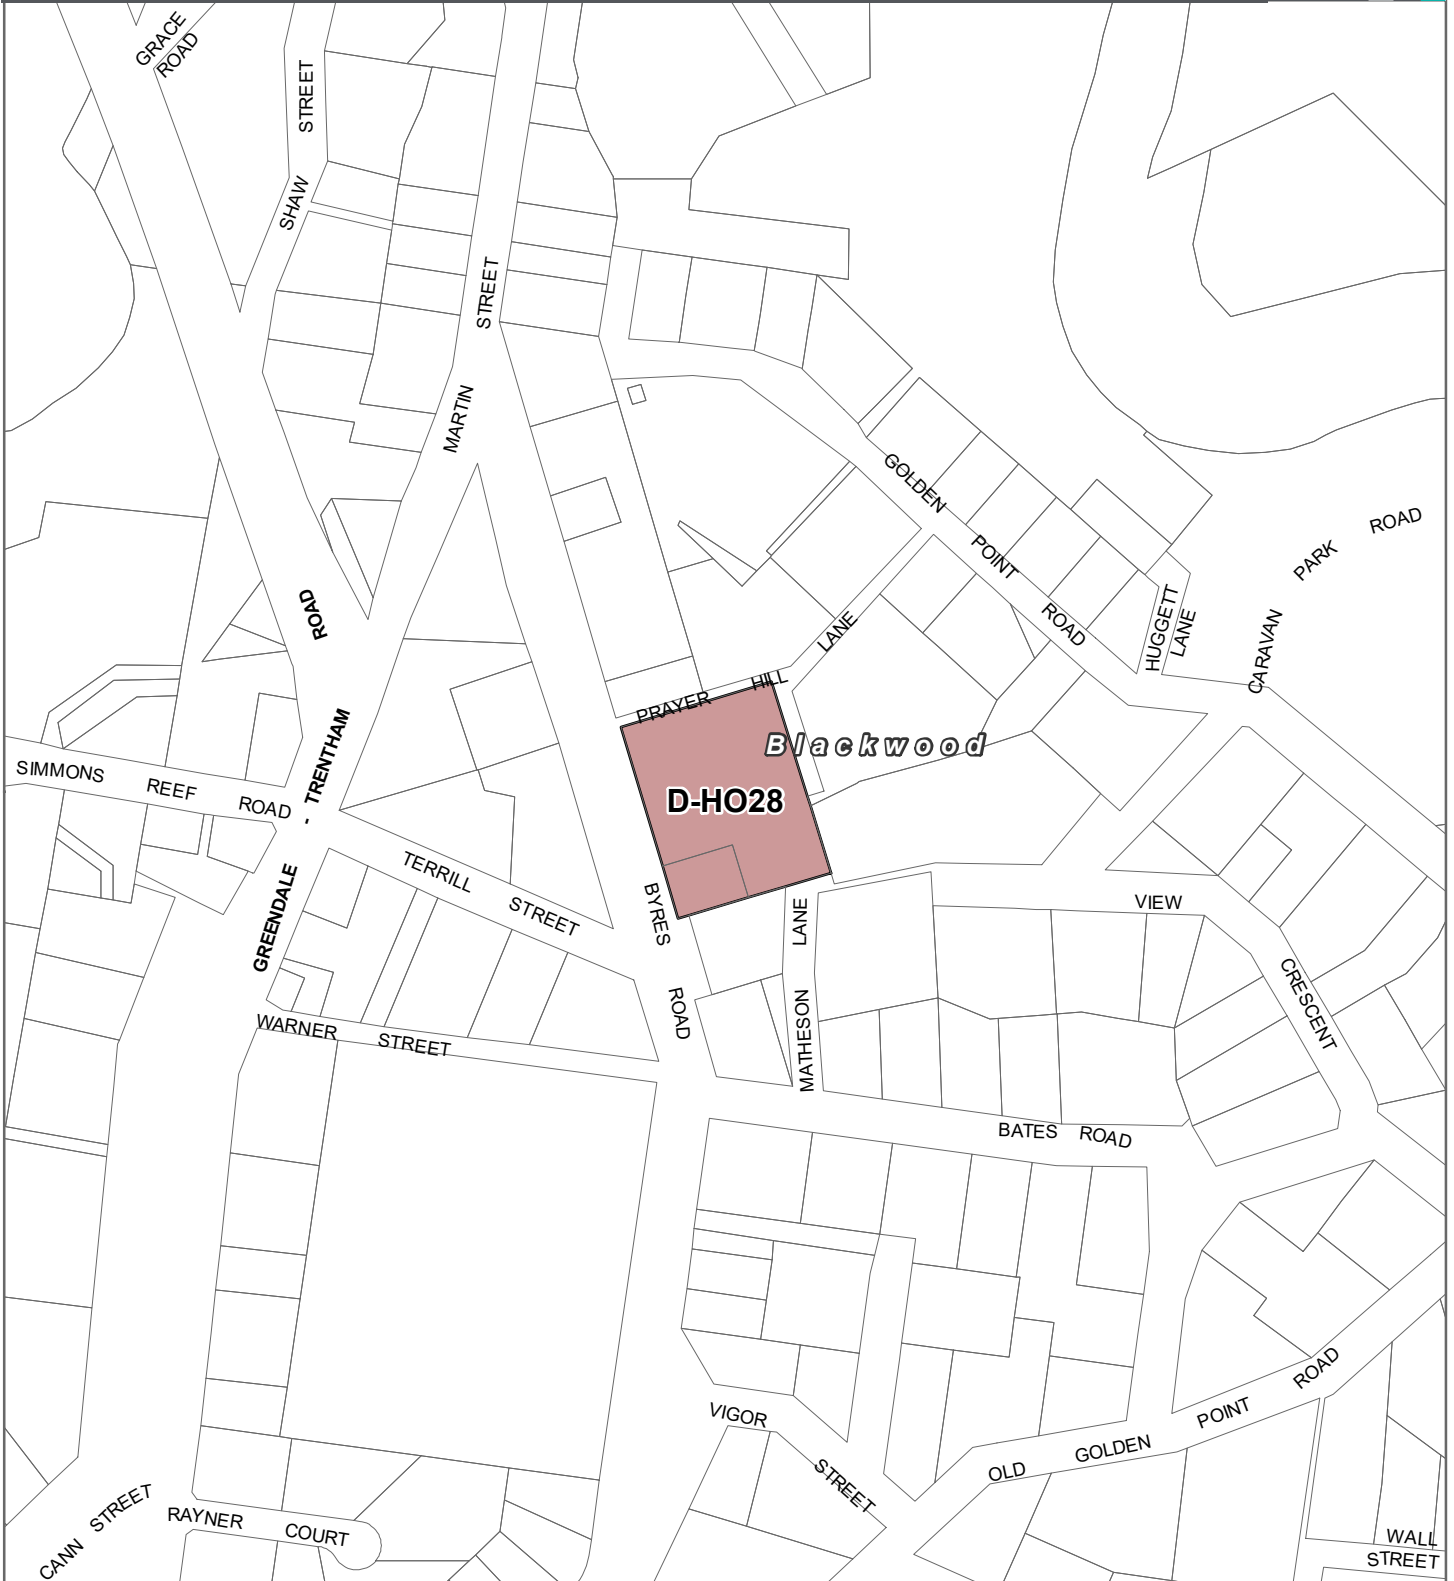

MOORABOOL PLANNING SCHEME - LOCAL PROVISION AMENDMENT C85moor

LEGEND

-  D-HO - Area to be deleted from a Heritage Overlay
-  Local Government Area

Part of Planning Scheme Map 6HO

Disclaimer
This publication may be of assistance to you but the State of Victoria and its employees do not guarantee that the publication is without flaw of any kind or is wholly appropriate for your particular purposes and therefore disclaims all liability for any error, loss or other consequence which may arise from you relying on any information in this publication.