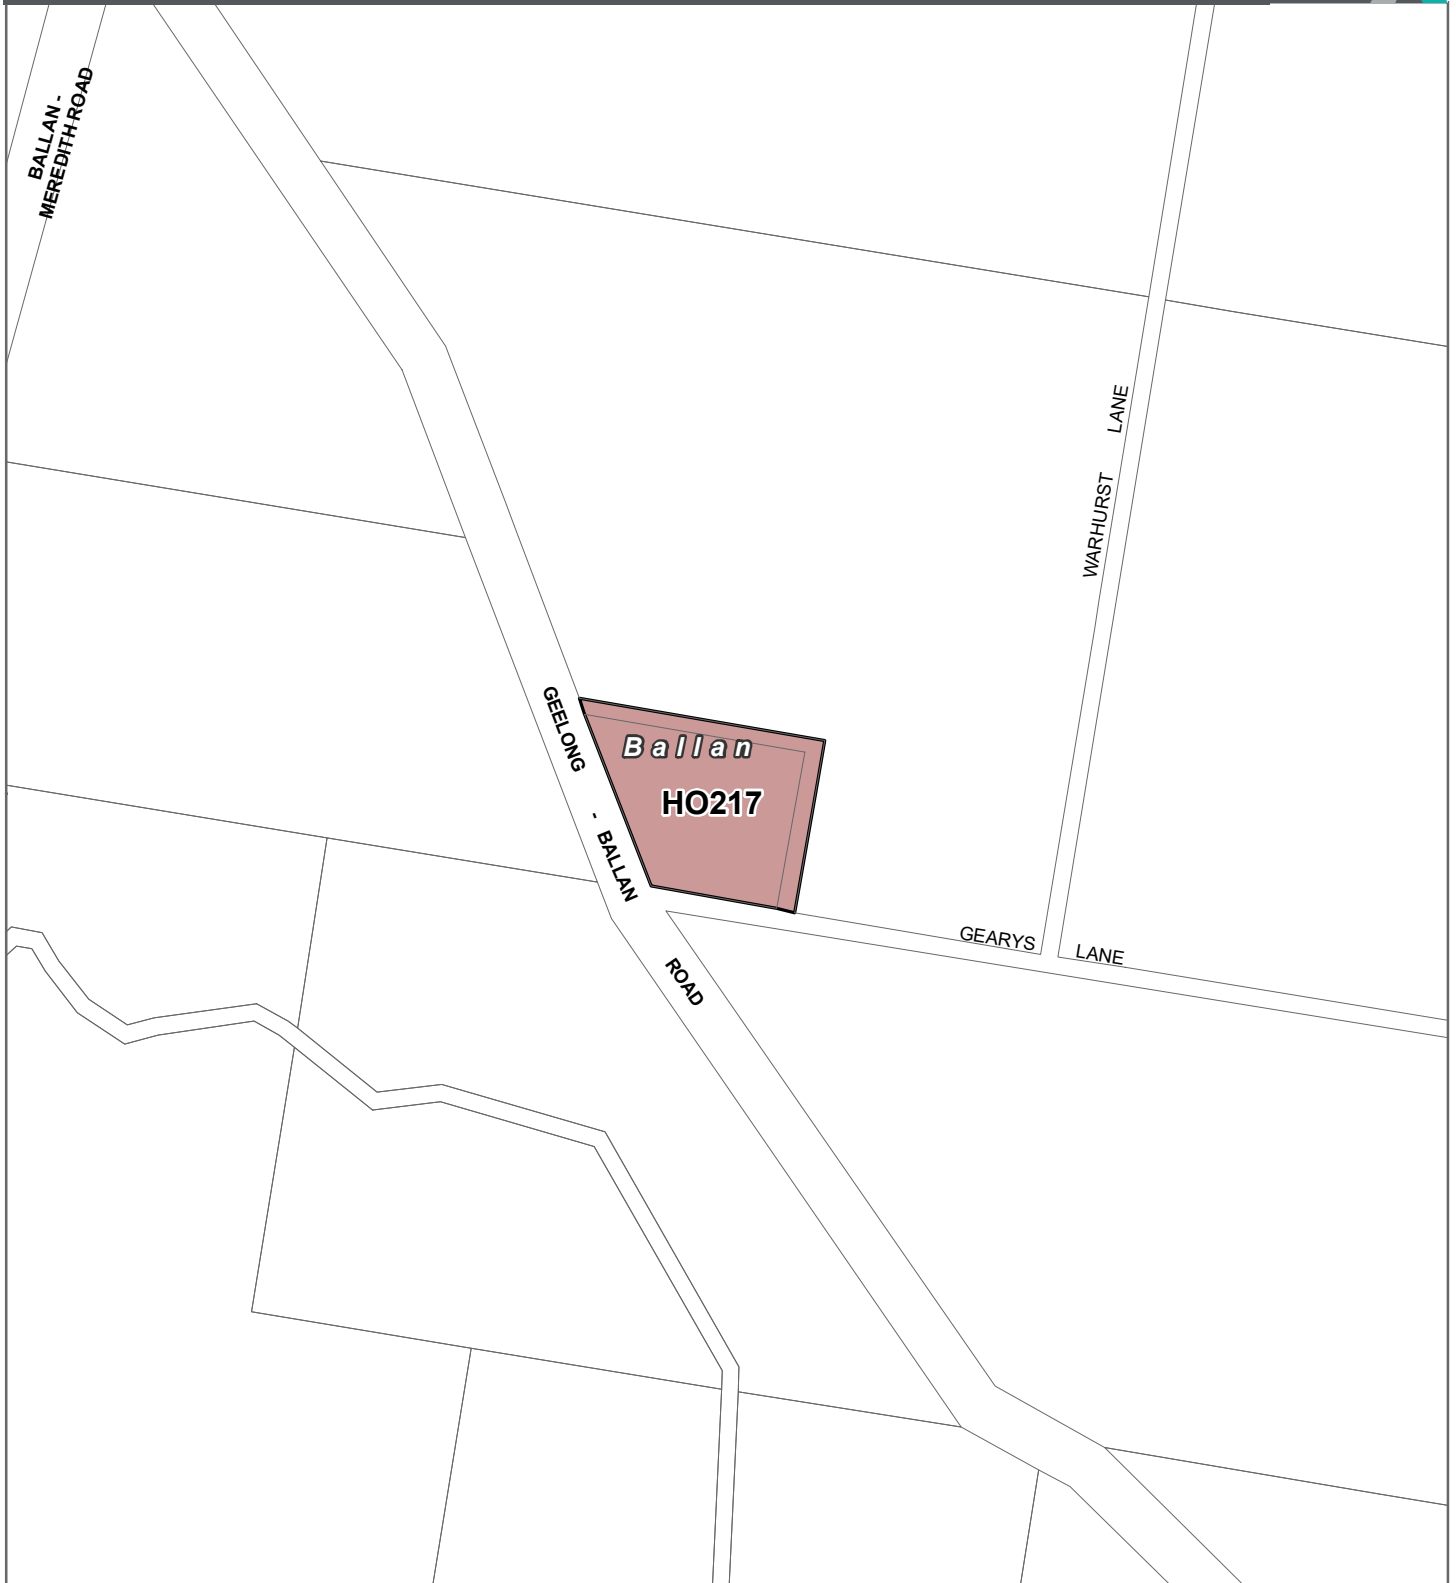

MOORABOOL PLANNING SCHEME - LOCAL PROVISION AMENDMENT C85moor

LEGEND

- HO - Heritage Overlay
- Local Government Area