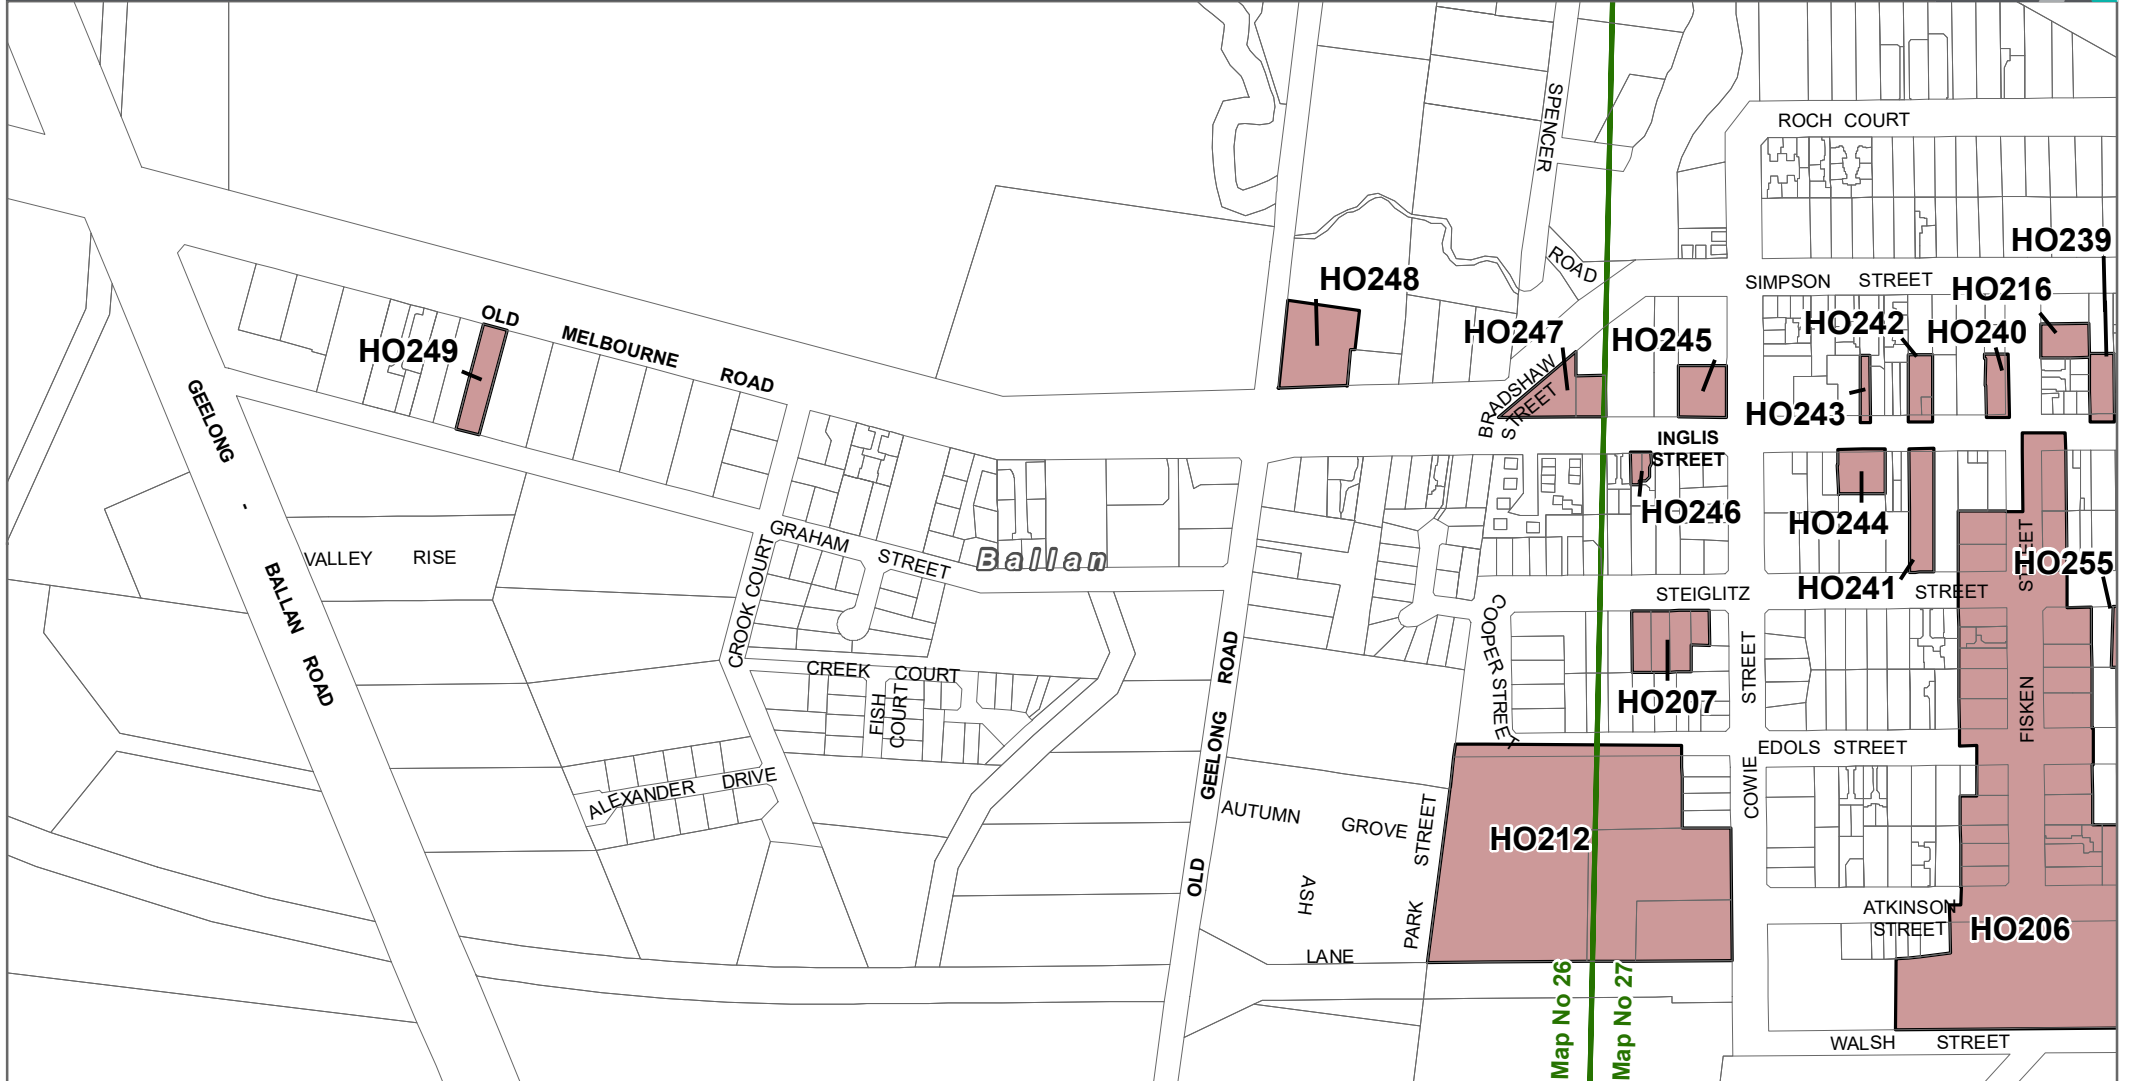

© The State of Victoria Department of Transport and Planning 2024

Planning Group
Print Date: 17/07/2024
Amendment Version: 2

Department of Transport and Planning

Part of Planning Scheme Map 25HO

MOORABOOL PLANNING SCHEME - LOCAL PROVISION AMENDMENT C85moor