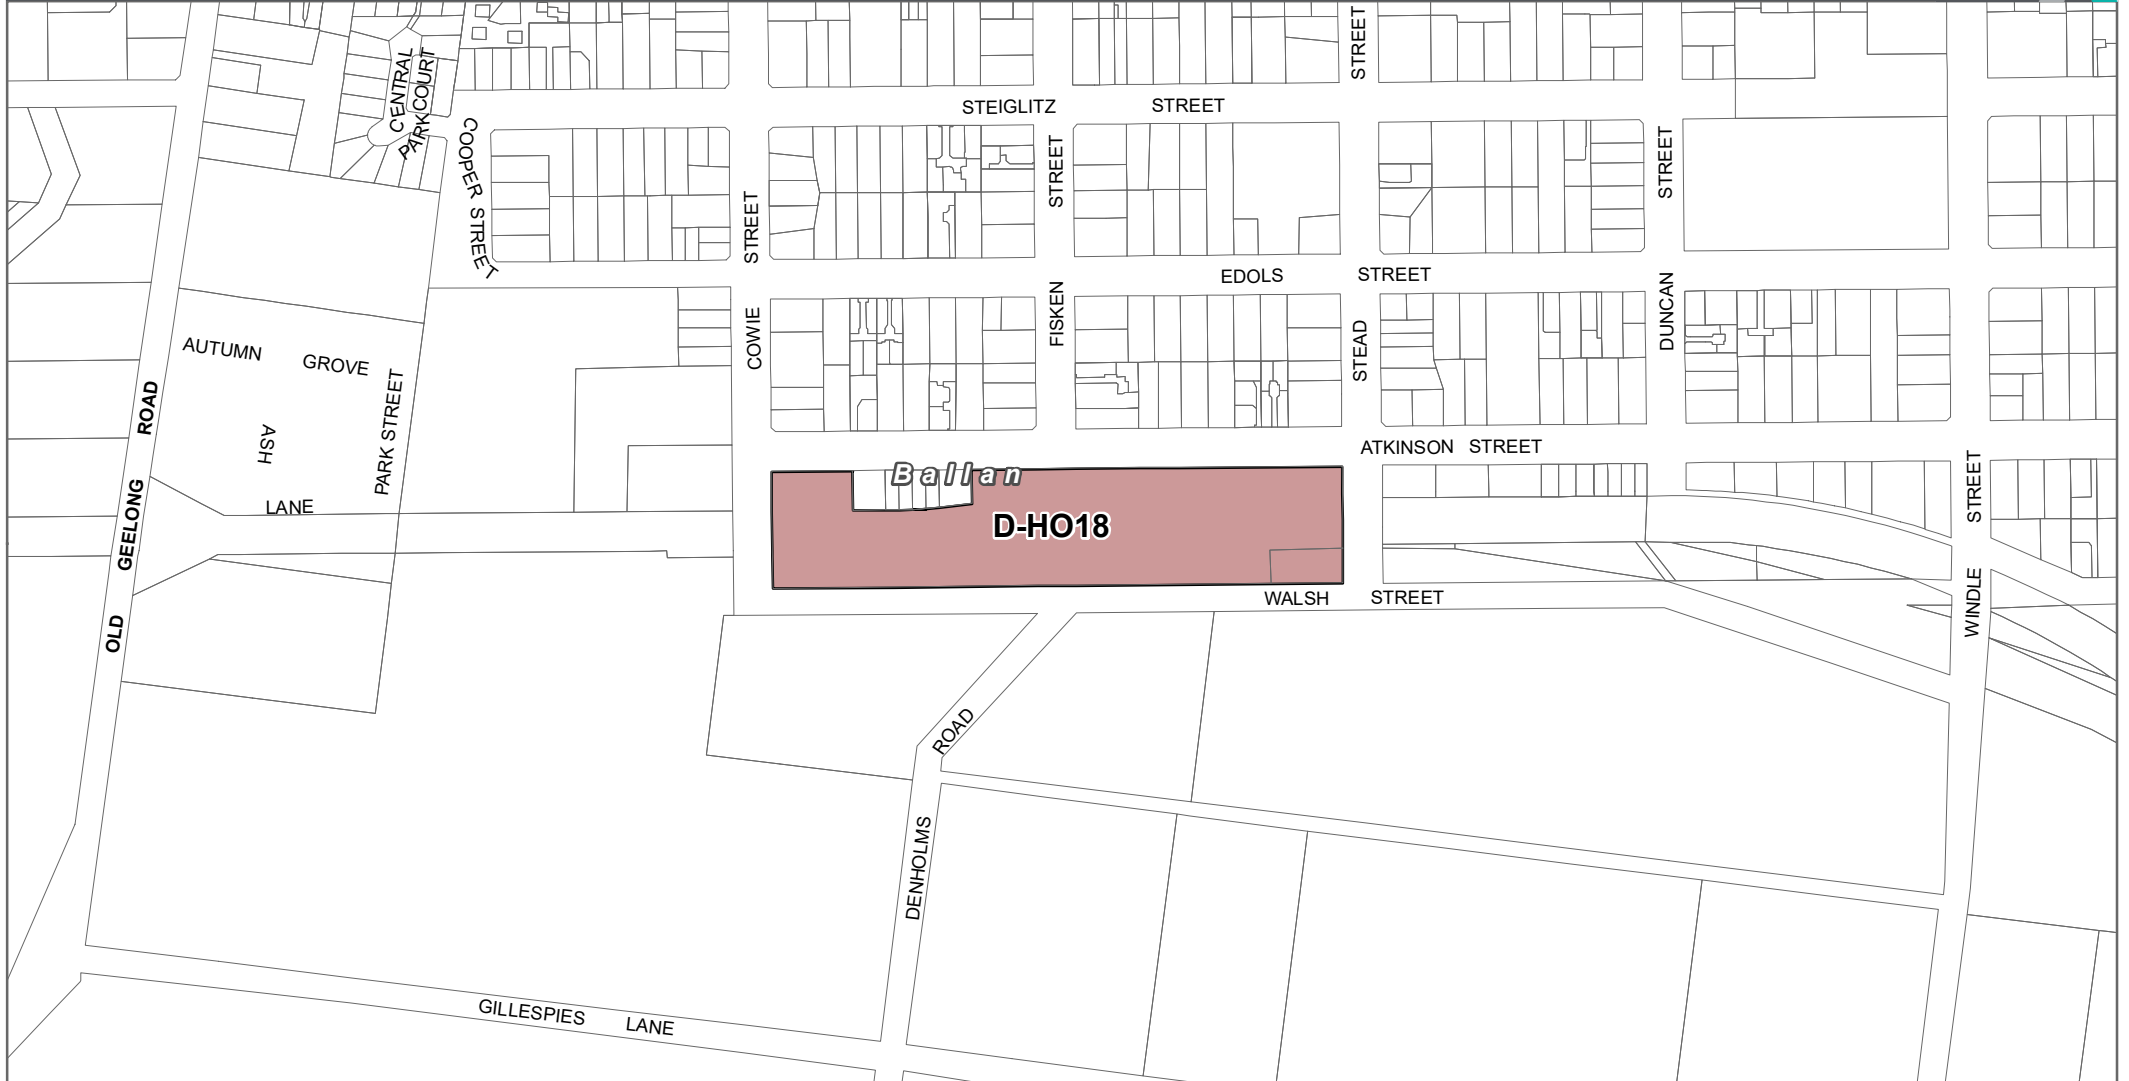

MOORABOOL PLANNING SCHEME - LOCAL PROVISION AMENDMENT C85moor