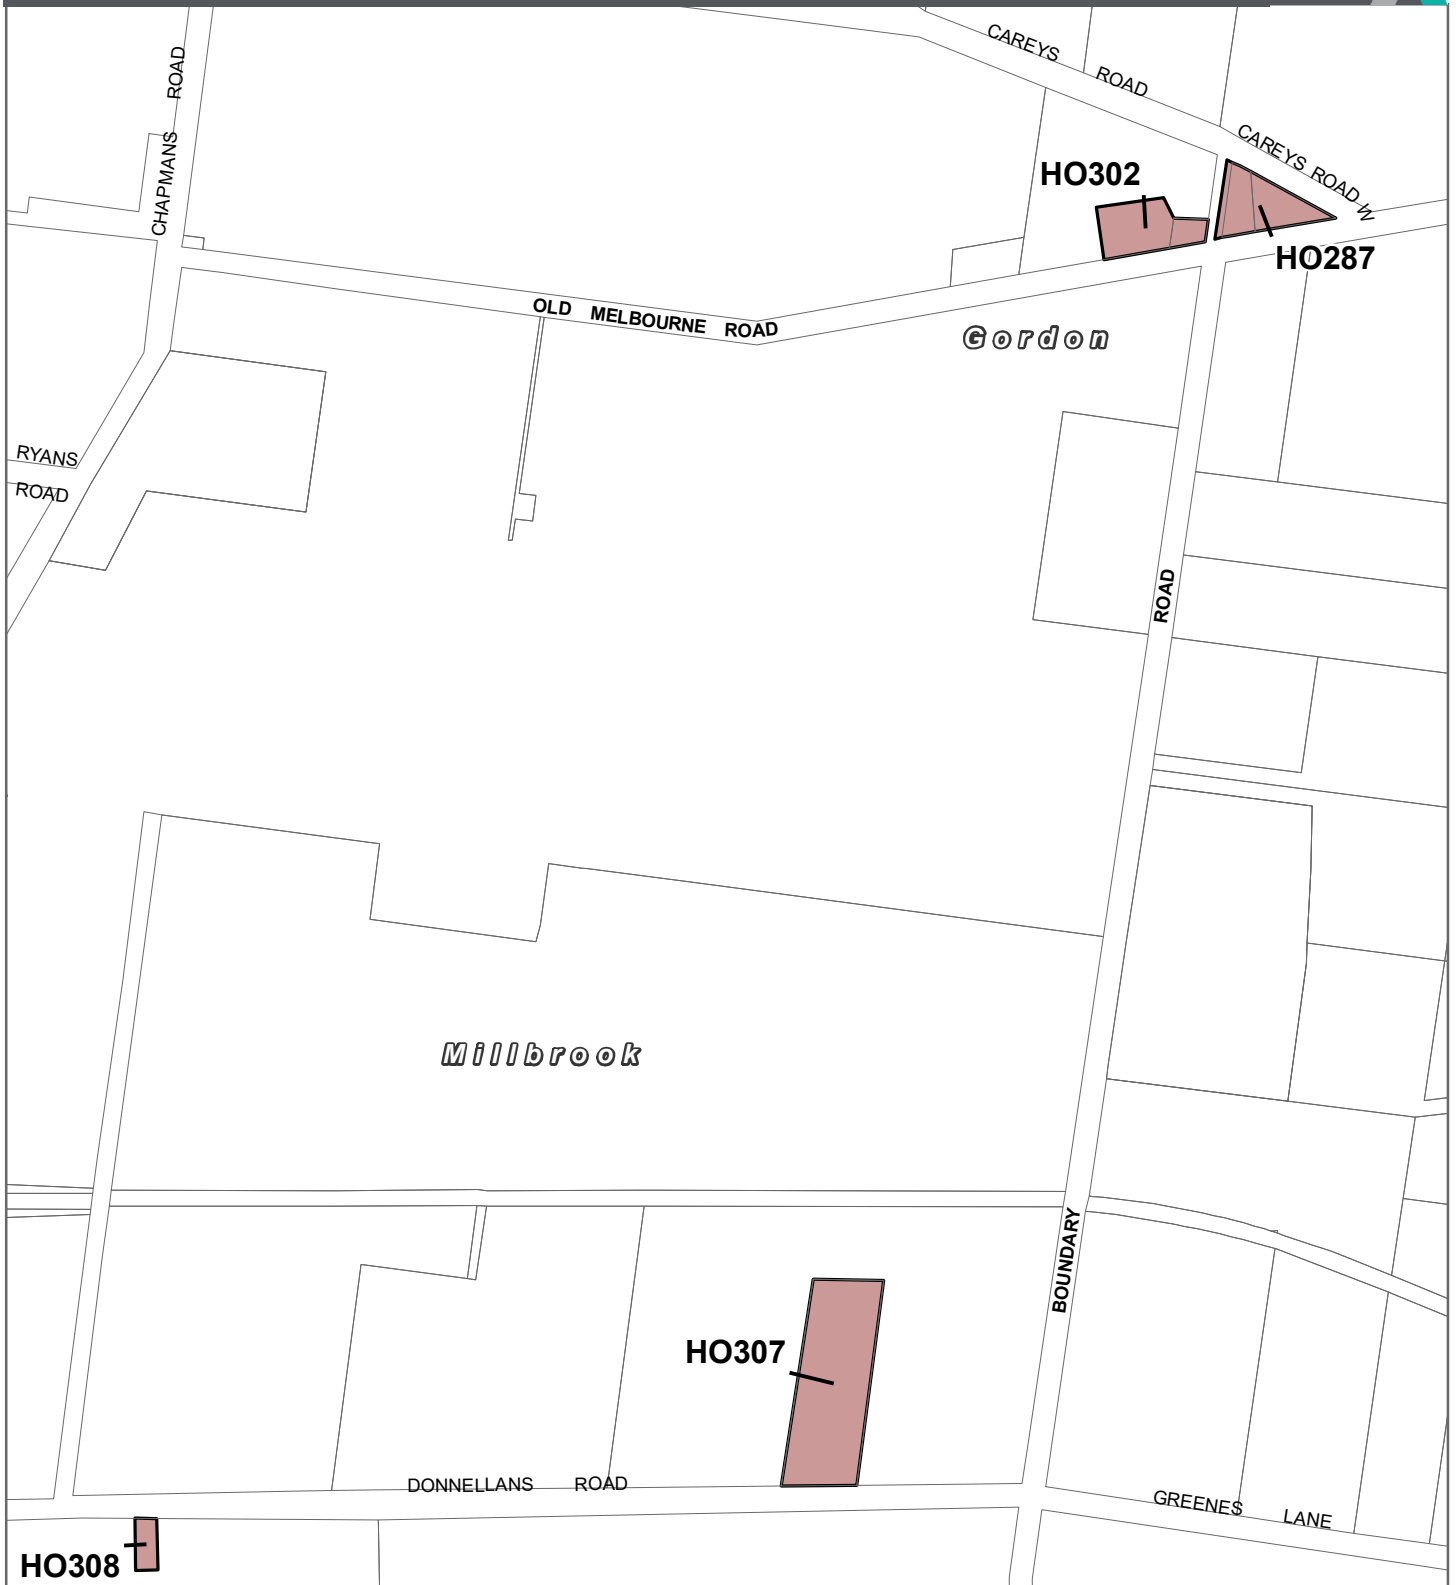

© The State of Victoria Department of Transport and Planning 2024

Planning Group
Print Date: 17/07/2024
Amendment Version: 2

Department of Transport and Planning

Part of Planning Scheme Map 12HO

MOORABOOL PLANNING SCHEME - LOCAL PROVISION AMENDMENT C85moor