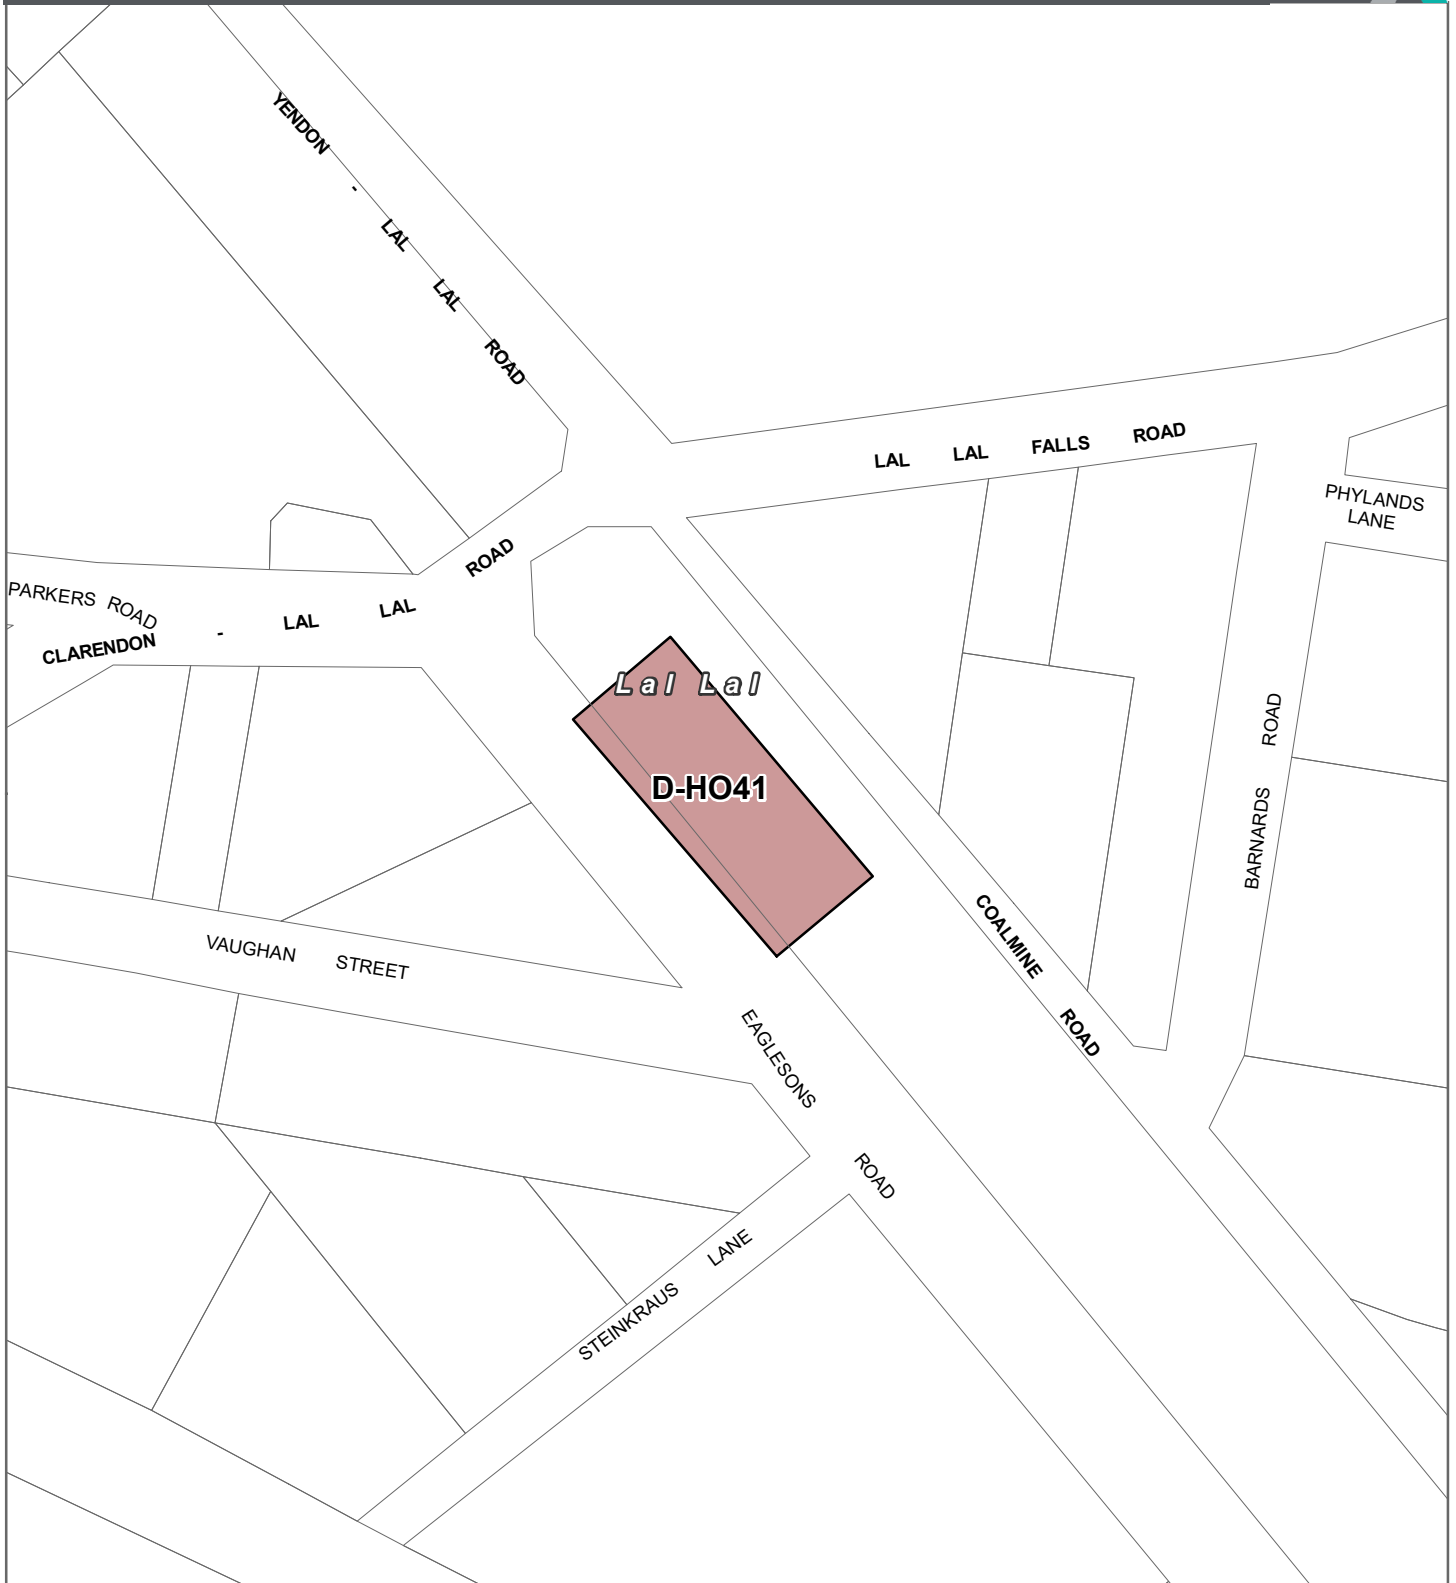

© The State of Victoria Department of Transport and Planning 2024

Planning Group
 Print Date: 21/06/2024
 Amendment Version: 2

Department of Transport and Planning

Part of Planning Scheme Map 27HO

MOORABOOL PLANNING SCHEME - LOCAL PROVISION AMENDMENT C85moor