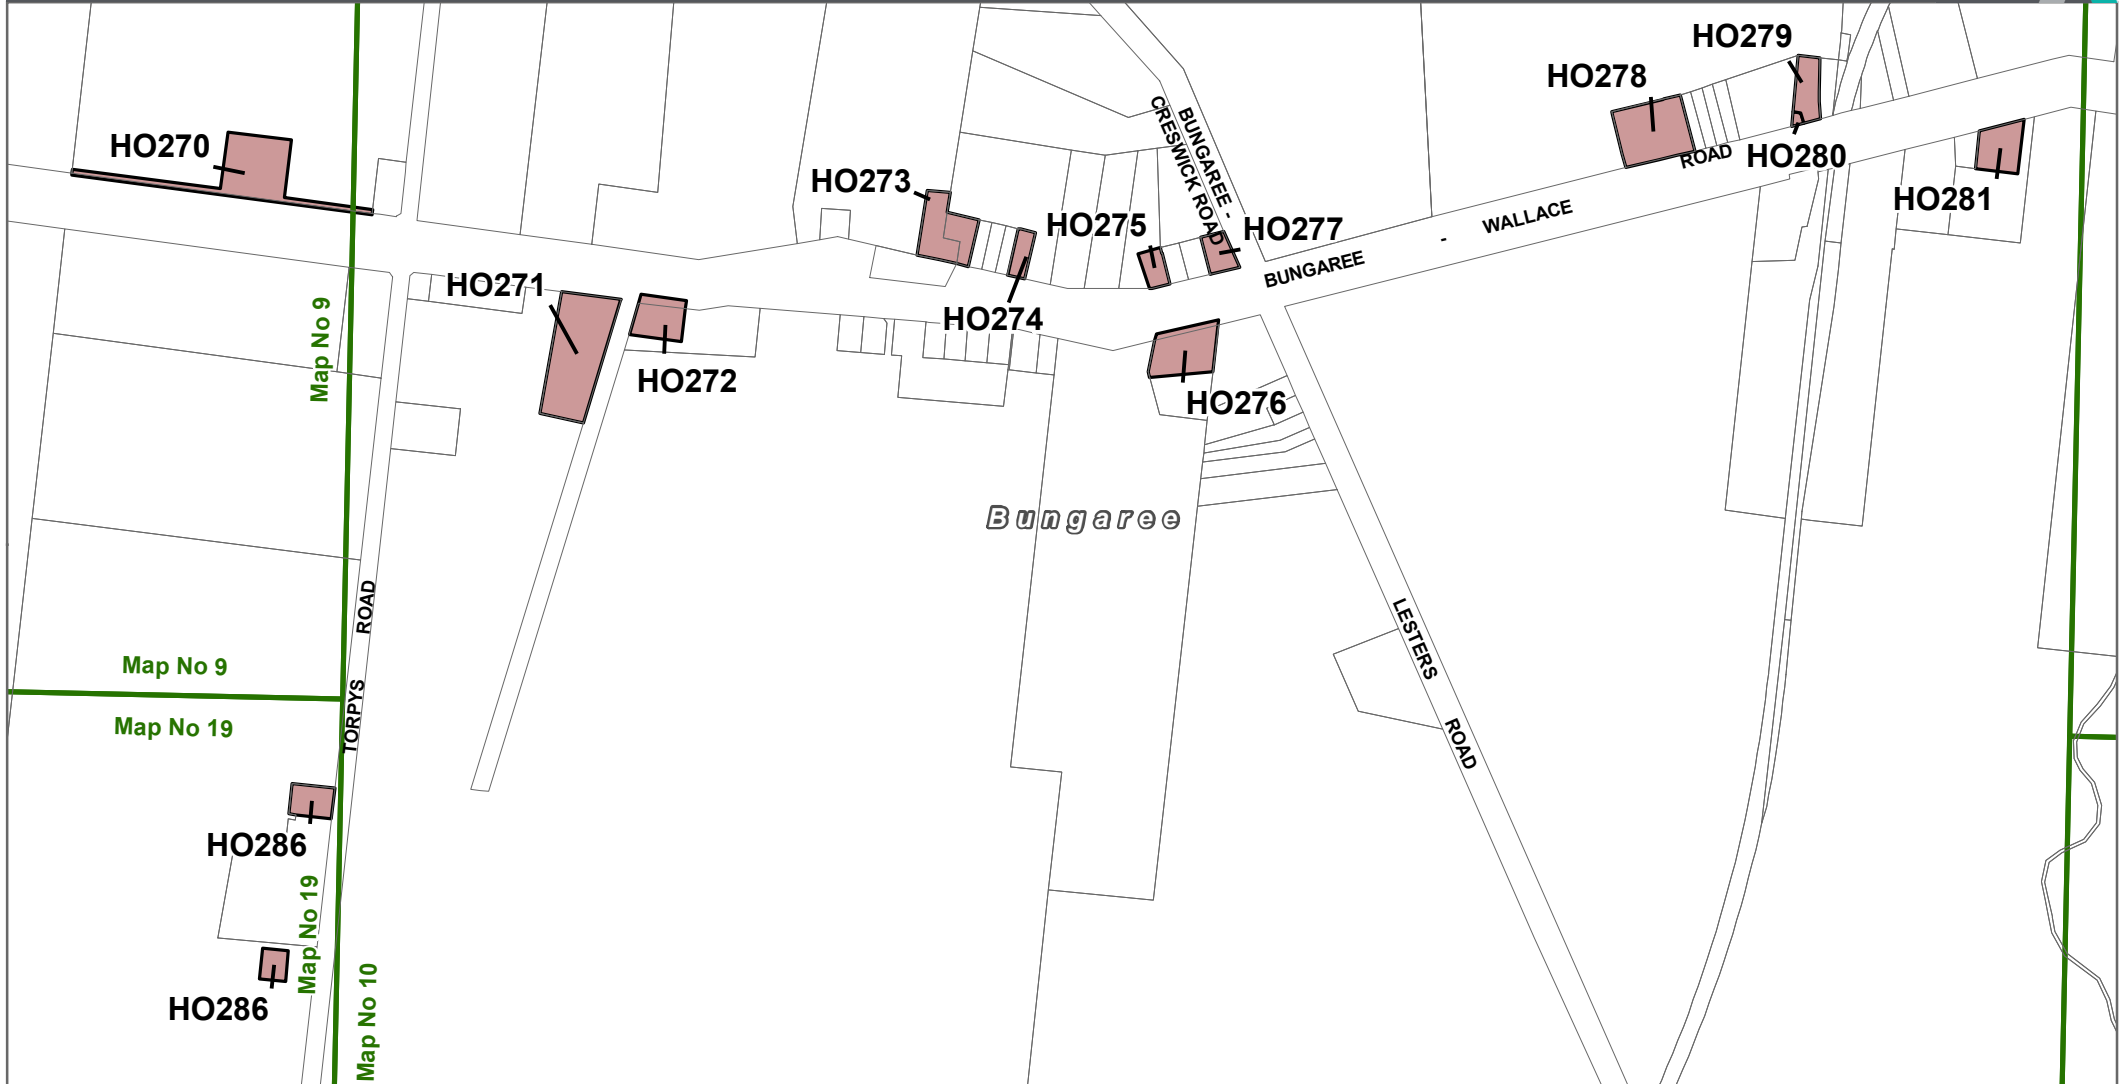

MOORABOOL PLANNING SCHEME - LOCAL PROVISION AMENDMENT C85moor