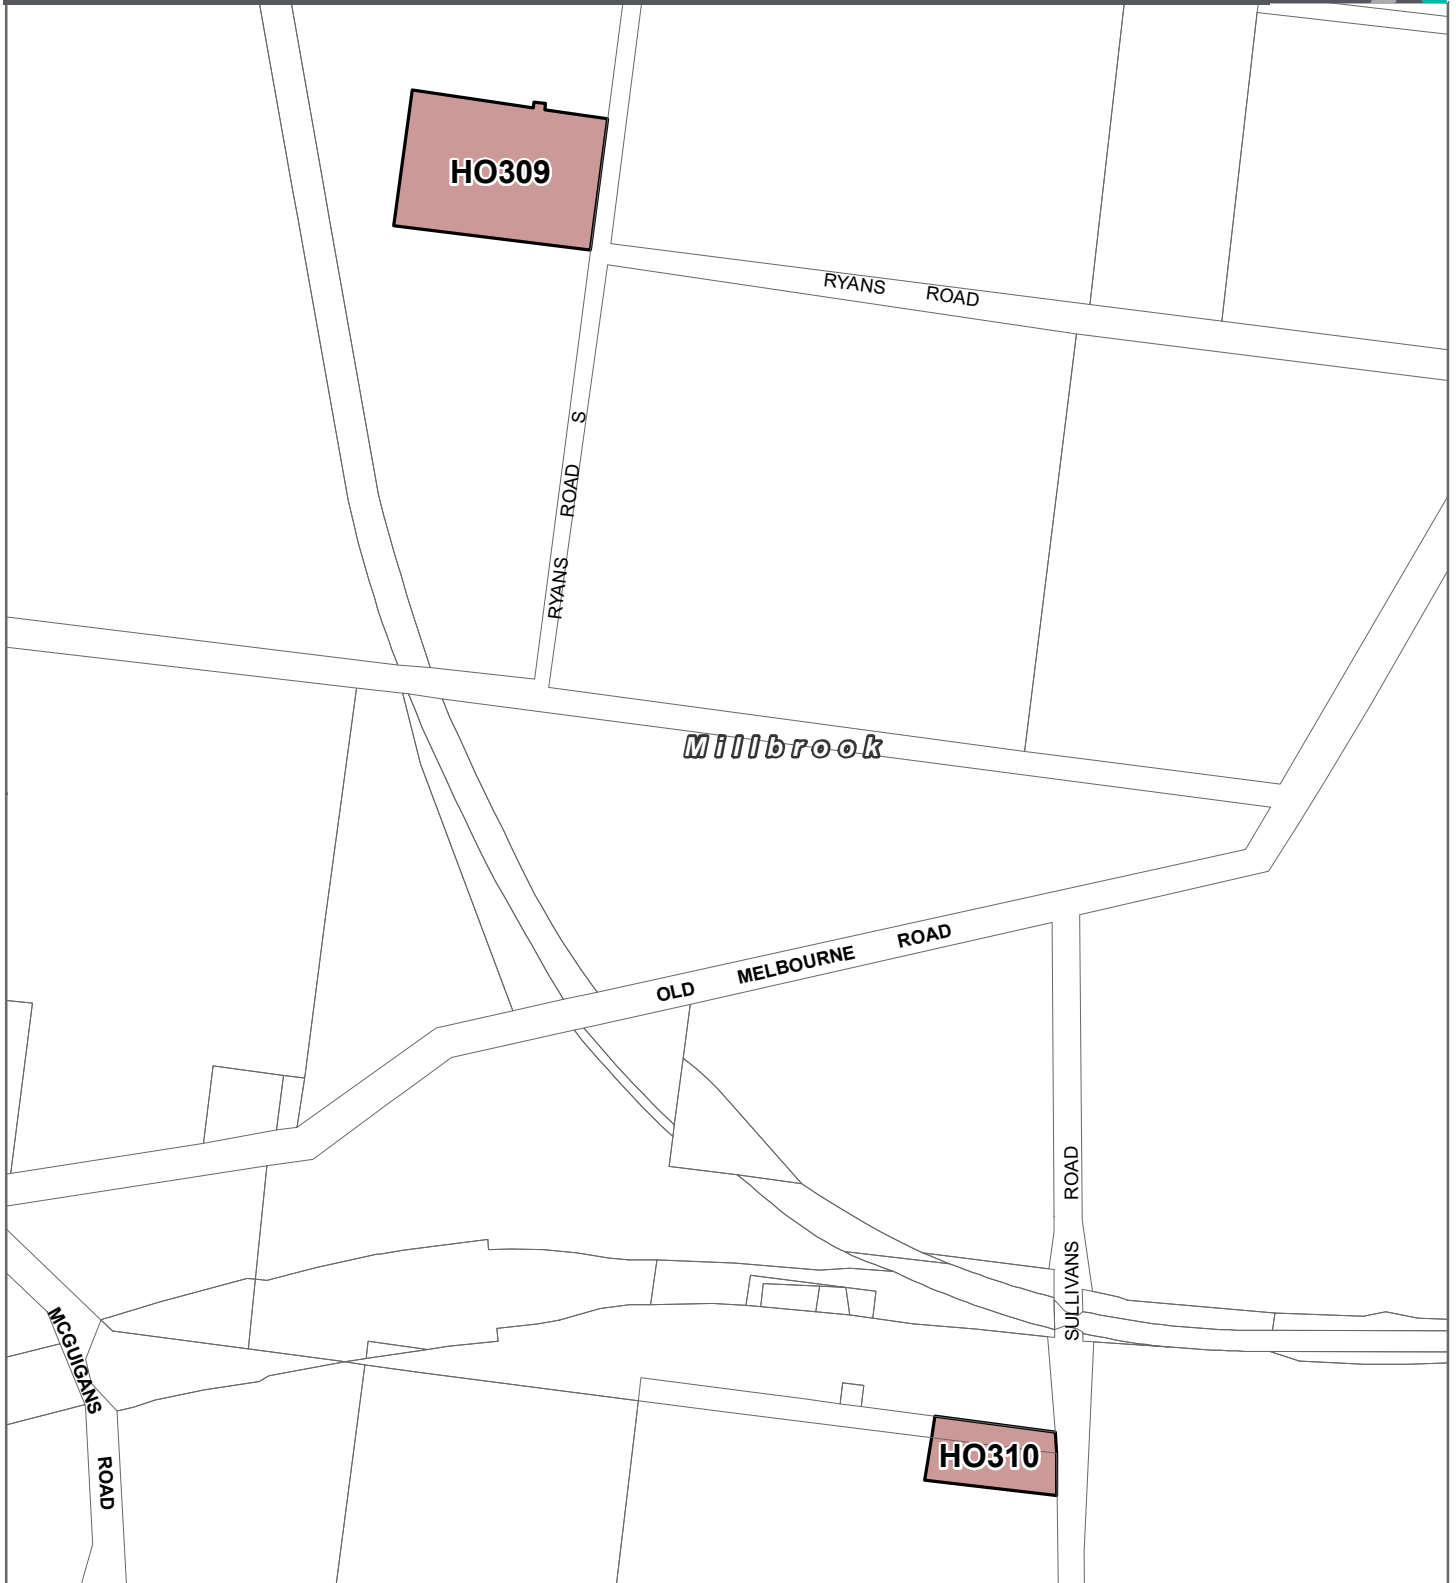

MOORABOOL PLANNING SCHEME - LOCAL PROVISION AMENDMENT C85moor

LEGEND

- HO - Heritage Overlay
- Local Government Area