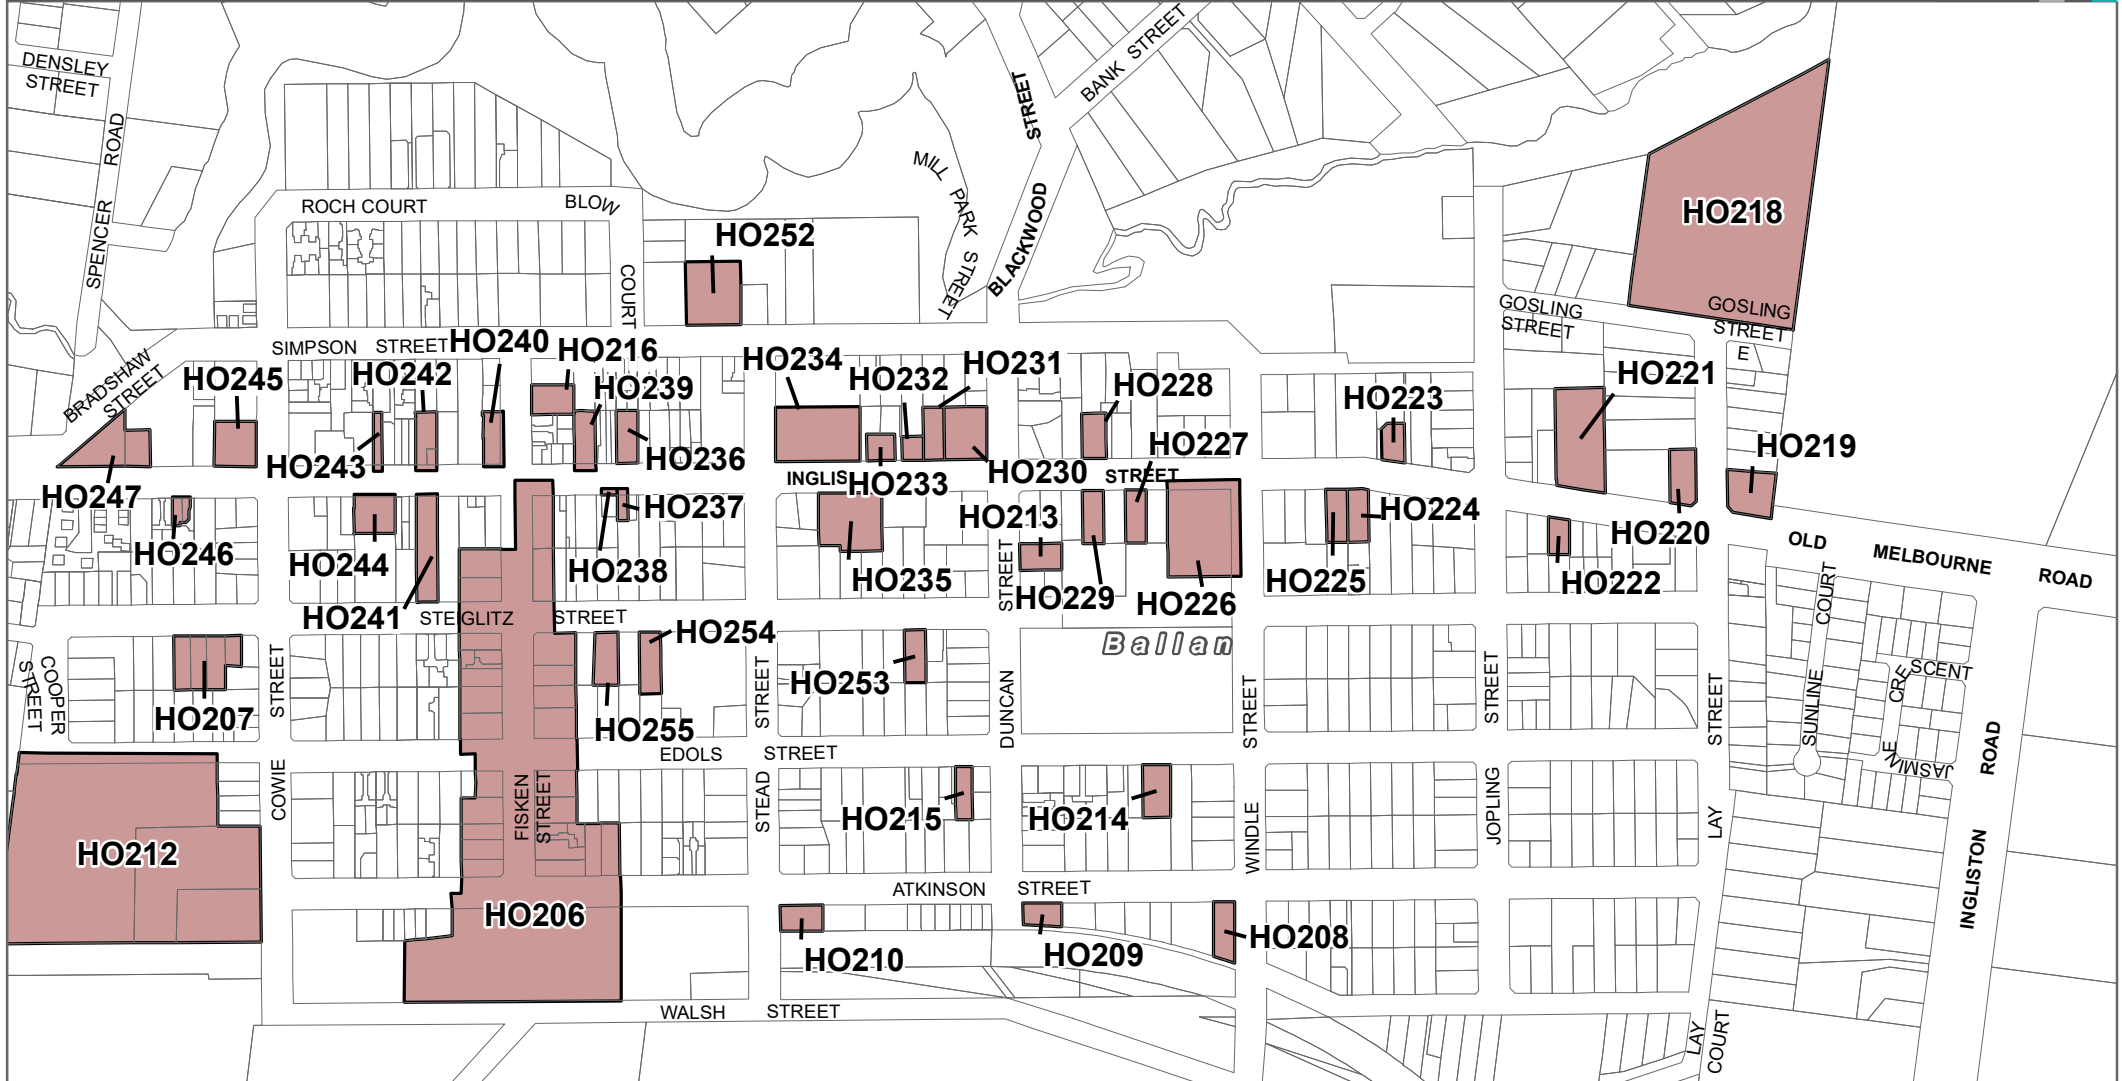

Part of Planning Scheme Map 27HO

MOORABOOL PLANNING SCHEME - LOCAL PROVISION AMENDMENT C85moor

1. **LEGEND**
2. HO - Heritage Overlay
   - Local Government Area

Disclaimer
This publication may be of assistance to you but the State of Victoria and its employees do not guarantee that the publication is without flaw of any kind or is wholly appropriate for your particular purposes and therefore disclaims all liability for any error, loss or other consequence which may arise from you relying on any information in this publication.

© The State of Victoria Department of Transport and Planning 2024