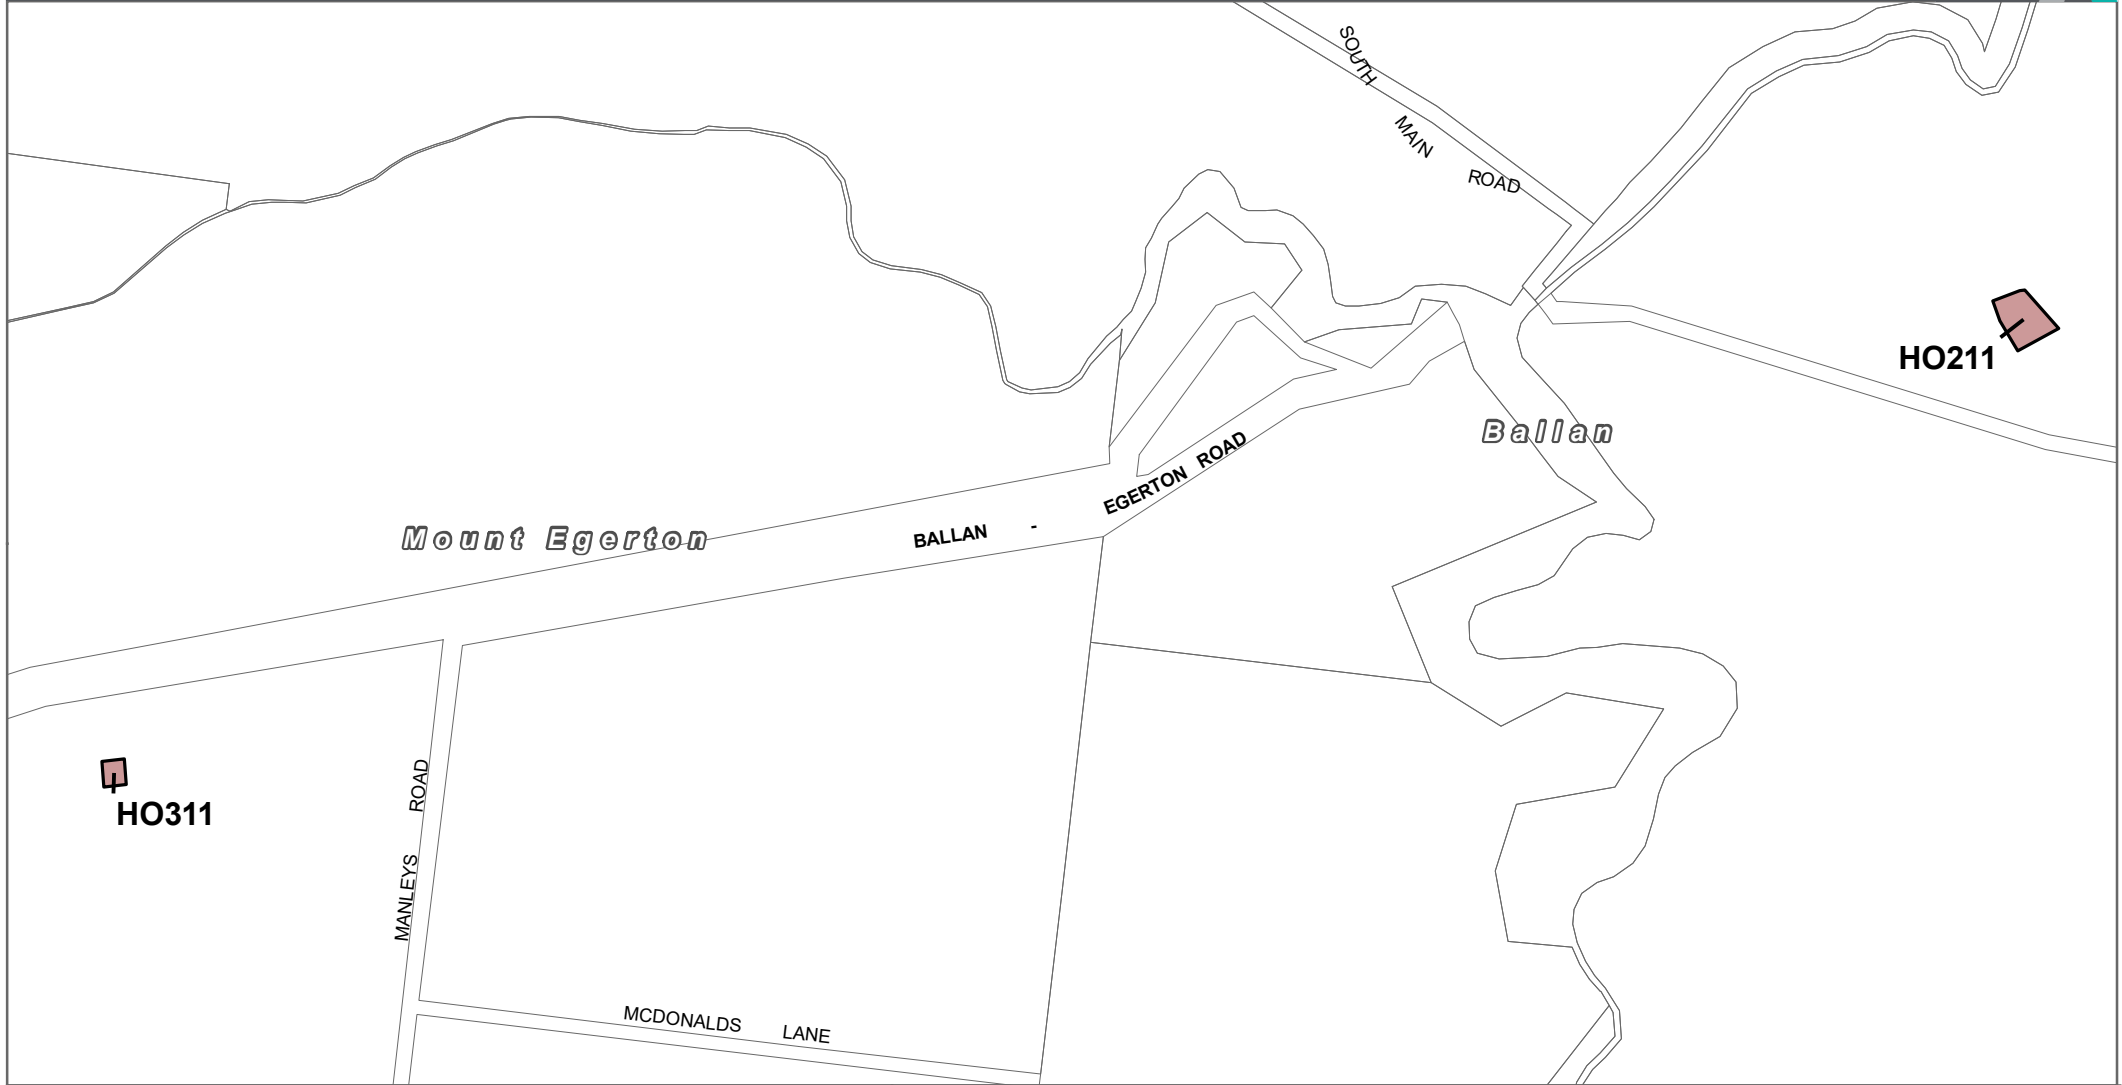

© The State of Victoria Department of Transport and Planning 2024

Planning Group

Print Date: 17/07/2024

Amendment Version: 2

Department of Transport and Planning

Part of Planning Scheme Map 25HO

MOORABOOL PLANNING SCHEME - LOCAL PROVISION AMENDMENT C85moor