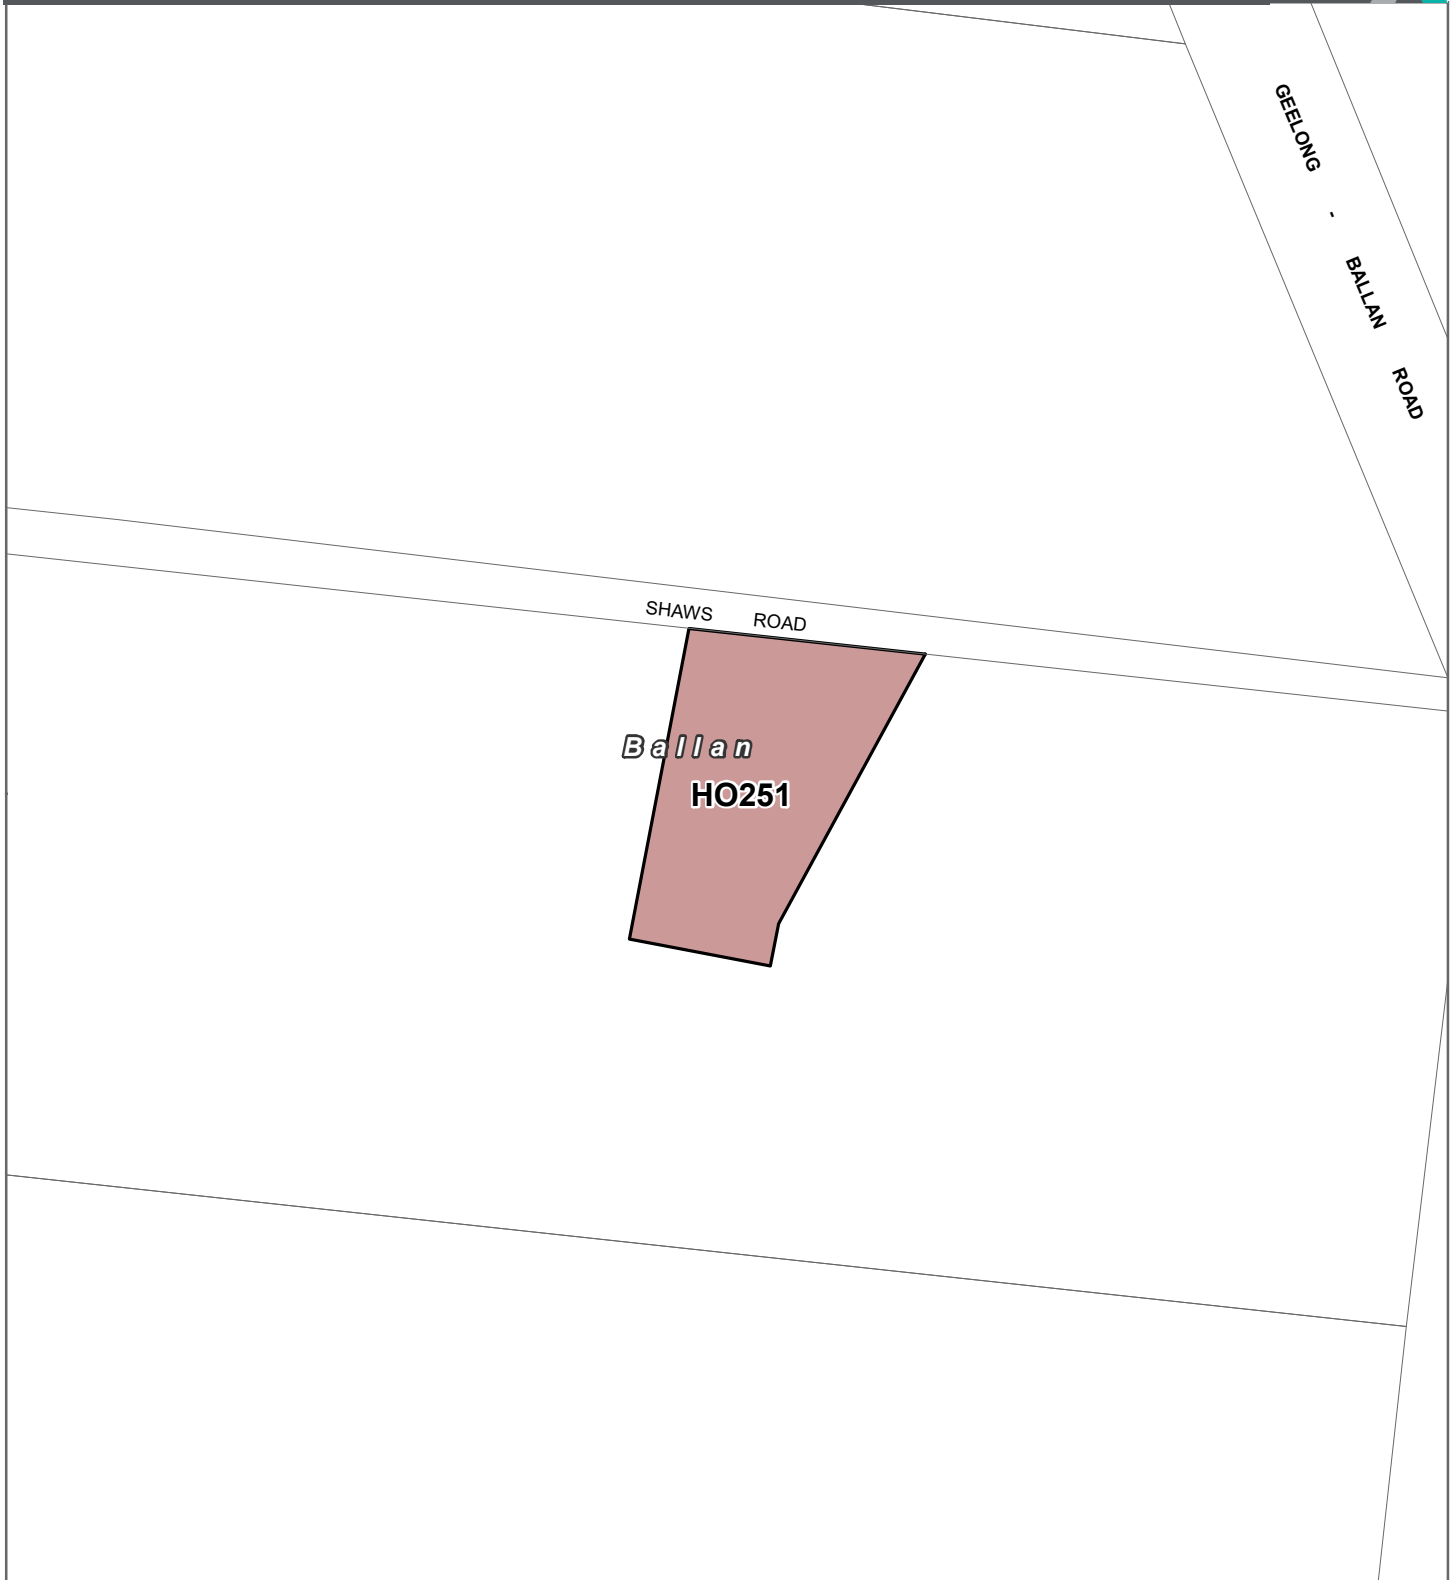

© The State of Victoria Department of Transport and Planning 2024

Department of Transport and Planning

Part of Planning Scheme Map 27HO

MOORABOOL PLANNING SCHEME - LOCAL PROVISION AMENDMENT C85moor

LEGEND