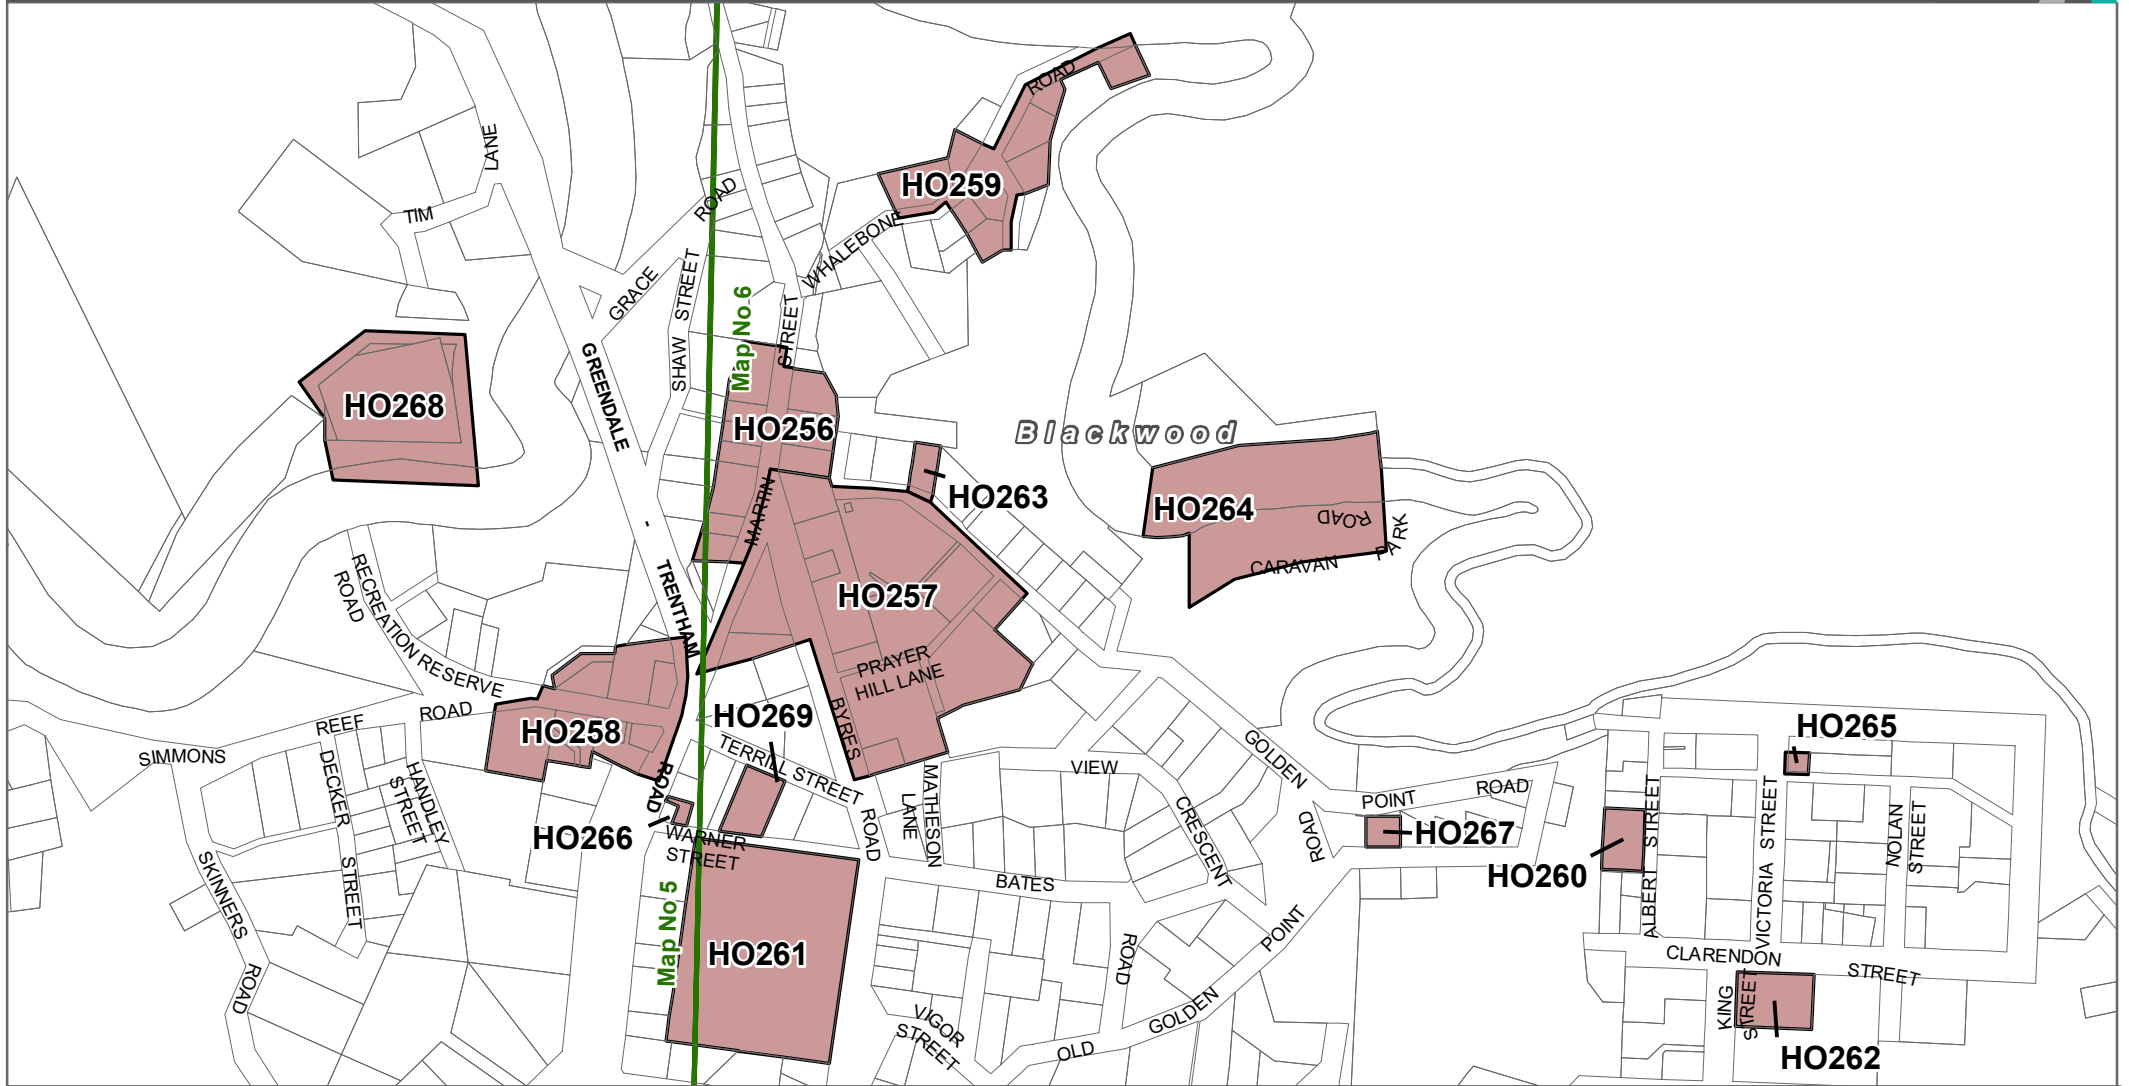

MOORABOOL PLANNING SCHEME - LOCAL PROVISION AMENDMENT C85moor