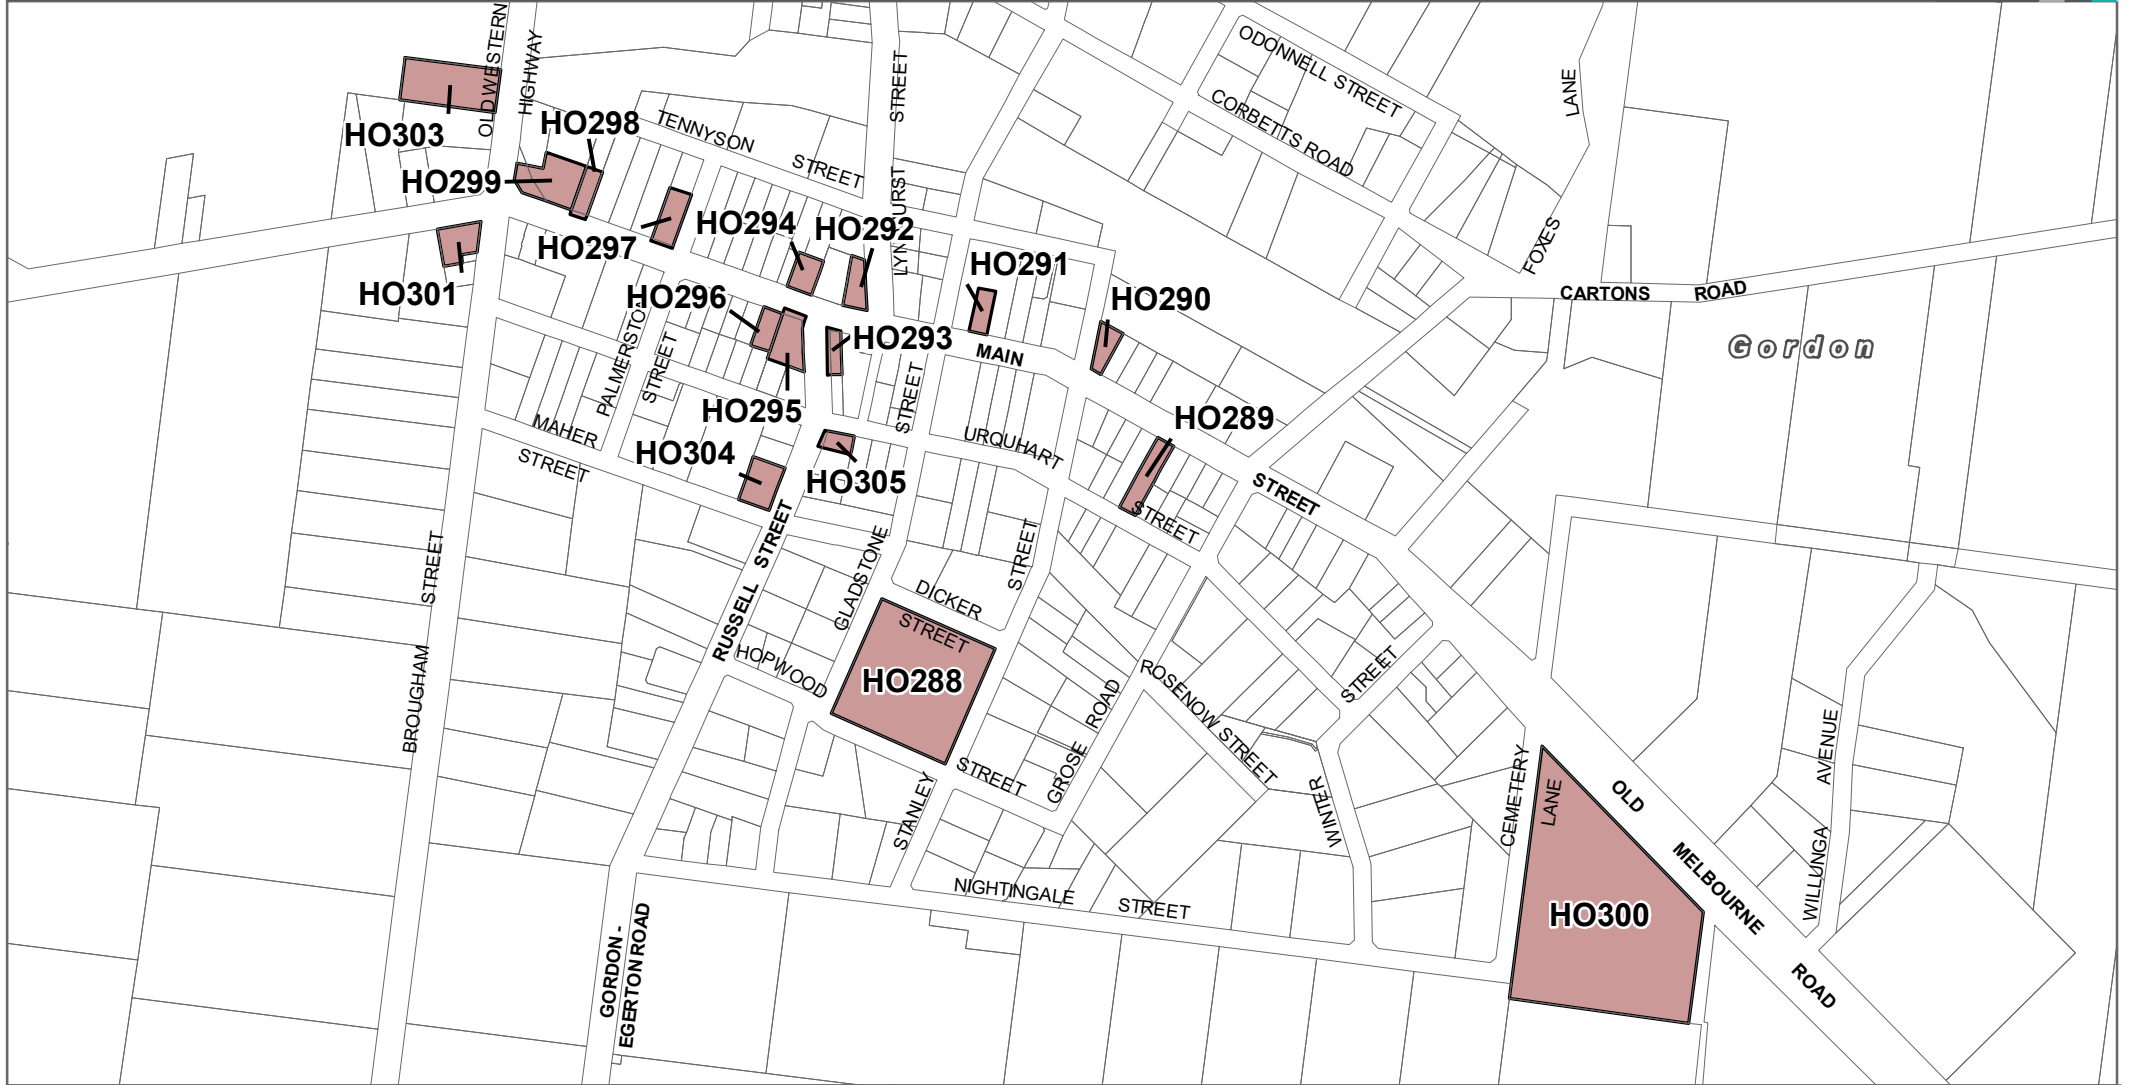

MOORABOOL PLANNING SCHEME - LOCAL PROVISION AMENDMENT C85moor